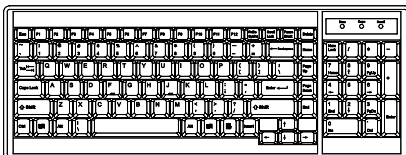

Matrix Cat6 KVM	IP	Remote	8-port	16-port	32-port
	1	1	-	DF117 - MUIP1613	DF117 - MUIP3213
	2	1	-	DF117 - MUIP1624	DF117 - MUIP3224
	0	1	-	DF117 - MU1602	DF117 - MU3202
	0	2	-	DF117 - MU1603	DF117 - MU3203
	0	3	-	DF117 - MU1604	DF117 - MU3204

Combo Cat6 KVM	IP	Remote	8-port	16-port	32-port
	1	0	DF117 - UIP802	DF117 - UIP1602	DF117 - UIP3202
	0	1	DF117 - U802	DF117 - U1602	DF117 - U3202
	0	0	DF117 - U801	DF117 - U1601	DF117 - U3201

Cat6 KVM Dongle

DG - 100P
DP - USB dongle

DG - 100H
HDMI - USB dongle

DG - 100SD
DVI - USB dongle

DG - 100S
VGA - USB dongle

DG - 100
VGA - PS/2 dongle

Resolution : 16:9 - max. 1920 x 1080
Support : 4:3 - max. 1600 x 1200

** Resolution related to LCD specification

DVI-D KVM	IP	Remote	12-port
	0	0	DF117 - 1201D

DVI-D USB KVM Cable

Resolution : 16:10 - max. 1920 x 1200
Support : 16:9 - max. 1920 x 1080
4:3 - max. 1600 x 1200

** Resolution related to LCD specification

CI - 6 (6 ft)
CI - 15 (15 ft)

Matrix DB-15 KVM	IP	Remote	8-port	16-port
	1	1	DF117 - MIP813	DF117 - MIP1613
	2	1	DF117 - MIP824	DF117 - MIP1624
	0	1	DF117 - M802	DF117 - M1602
	0	2	DF117 - M803	DF117 - M1603
	0	3	DF117 - M804	DF117 - M1604

Combo DB-15 KVM	IP	Remote	8-port	16-port
	1	0	DF117 - IP802	DF117 - IP1602
	0	1	DF117 - 802	DF117 - 1602
	0	0	DF117 - S801	DF117 - S1601

DB-15 VGA USB KVM Cable

CB - 6 (6 ft)   **CB - 10 (10 ft)**   **CB - 15 (15 ft)**

Resolution : 16:10 - max. 1920 x 1200
Support : 16:9 - max. 1920 x 1080
4:3 - max. 1600 x 1200

** Resolution related to LCD specification

Standard Keyboard

Ge G keyboard integrated with touchpad

Supporting layouts

America United States

EMEA United Kingdom   Germany   France   Spain   Norway

Asia Italy   Russia   Switzerland   Netherlands   Portugal

Asia China   Japan   Korea   Arabia   Turkey

Keyboard Options

* US layout only

Me Mac keyboard with touchpad

Se S keyboard with touchpad