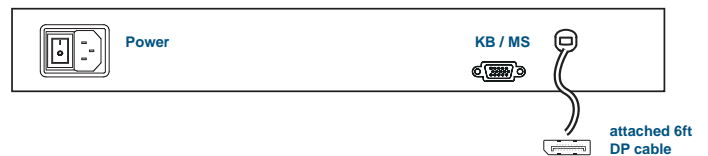

Options

- HDMI 1.4 video input
- 3G / HD / SD-SDI Broadcast-grade input
- DC power : 12V / 24V / 48V / 125V
- MAC or SUN Micro keyboard options available

Product Specifications

Console Port	
Video input attached 6ft DP cable	Display port 1.2
KB / MS bundled 6ft cable : EKC-2	Drawer end : DB-15 (USB KB / MS) Server end : USB type A