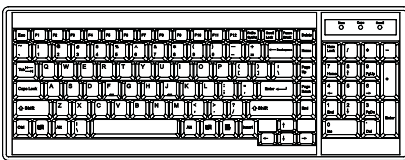

DX117 models w/ KVM

** console upgrade option for resolution support 1920 x 1080

DVI-D KVM		Remote	12-port
	0	0	DX117 - 1201D

DVI-D USB KVM Cable

Resolution 16:10 - max. 1920 x 1200
Support : 16:9 - max. 1920 x 1080
4:3 - max. 1600 x 1200

** Resolution related to LCD specification

CI - 6 (6 ft)
CI - 15 (15 ft)

Matrix DB-15 KVM		Remote	8-port	16-port
	1	1	DX117 - MIP813	DX117 - MIP1613
2	1	DX117 - MIP824	DX117 - MIP1624	
0	1	DX117 - M802	DX117 - M1602	
0	2	DX117 - M803	DX117 - M1603	
0	3	DX117 - M804	DX117 - M1604	

DB-15 VGA USB KVM Cable

CB - 6 (6 ft)   CB - 10 (10 ft)   CB - 15 (15 ft)

Resolution 16:10 - max. 1920 x 1200
Support : 16:9 - max. 1920 x 1080
4:3 - max. 1600 x 1200

** Resolution related to LCD specification

Combo DB-15 KVM		Remote	8-port	16-port
	1	0	DX117 - IP802	DX117 - IP1602
0	1	DX117 - 802	DX117 - 1602	
0	0	DX117 - S801	DX117 - S1601	

Standard Keyboard

G keyboard integrated with touchpad

Supporting layouts

America		United States
EMEA		United Kingdom
		Germany
		France
		Spain
		Norway
Asia		Italy
		Russia
		Switzerland
		Netherlands
		Portugal
Asia		China
		Japan
		Korea
		Arabia
		Turkey

Keyboard Options

* US layout only

Mac keyboard with touchpad

S keyboard with touchpad