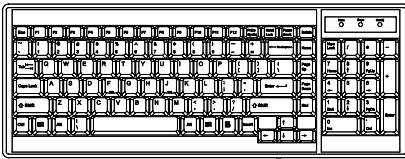

K1417 models w/ KVM

** **IP** console upgrade option for resolution 1920 x 1080

DP KVM	IP	Remote	12-port
	1	0	K1417 - IP1202P
	0	1	K1417 - 1202P
	0	0	K1417 - 1201P

DP USB KVM Cable

Resolution 16:10 - max. 1920 x 1200
Support : 16:9 - max. 3840 x 2160
4:3 - max. 1600 x 1200

** Resolution related to LCD specification

CP - 6 (6 ft)

Standard Keyboard

Ge G keyboard integrated with touchpad