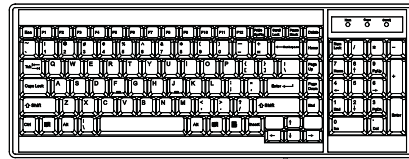

** Resolution related to LCD specification

CP - 6 (6 ft)

Standard Keyboard

Ge G keyboard integrated with touchpad

Gb G keyboard integrated with trackball

Supporting layouts

| | | | | | |
|----------------|----------------|---------------|-------------|-------------|----------|
| America | | United States | | | |
| EMEA | | | | | |
| | United Kingdom | Germany | France | Spain | Norway |
| | | | | | |
| | Italy | Russia | Switzerland | Netherlands | Portugal |
| Asia | | | | | |
| | China | Japan | Korea | Arabia | Turkey |

Keyboard Options

* US layout only

Me Mac keyboard with touchpad

Se S keyboard with touchpad

Mb Mac keyboard with trackball

Sb S keyboard with trackball