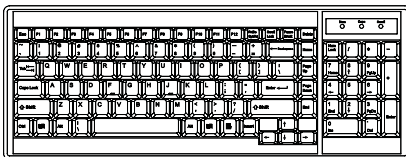

L120 models w/ KVM

Matrix Cat6 KVM	IP	Remote	8-port	16-port	32-port
	1	1	-	L120 - MUIP1613	L120 - MUIP3213
	2	1	-	L120 - MUIP1624	L120 - MUIP3224
	0	1	-	L120 - MU1602	L120 - MU3202
	0	2	-	L120 - MU1603	L120 - MU3203
	0	3	-	L120 - MU1604	L120 - MU3204

Combo Cat6 KVM	IP	Remote	8-port	16-port	32-port
	1	0	L120 - UIP802	L120 - UIP1602	L120 - UIP3202
	0	1	L120 - U802	L120 - U1602	L120 - U3202
	0	0	L120 - U801	L120 - U1601	L120 - U3201

Cat6 KVM Dongle

DG - 100P
DP - USB dongle
DG - 100H
HDMI - USB dongle
DG - 100SD
DVI - USB dongle
DG - 100S
VGA - USB dongle
DG - 100
VGA - PS/2 dongle

Resolution 16:9 - max. 1920 x 1080
Support : 4:3 - max. 1600 x 1200

** Resolution related to LCD specification

DVI-D KVM	IP	Remote	12-port
	0	0	L120 - 1201D

DVI-D USB KVM Cable

Resolution 16:10 - max. 1920 x 1200
Support : 16:9 - max. 1920 x 1080
4:3 - max. 1600 x 1200

** Resolution related to LCD specification

CI - 6 (6 ft)
CI - 15 (15 ft)

Matrix DB-15 KVM	IP	Remote	8-port	16-port
	1	1	L120 - MIP813	L120 - MIP1613
	2	1	L120 - MIP824	L120 - MIP1624
	0	1	L120 - M802	L120 - M1602
	0	2	L120 - M803	L120 - M1603
	0	3	L120 - M804	L120 - M1604

Combo DB-15 KVM	IP	Remote	8-port	16-port
	1	0	L120 - IP802	L120 - IP1602
	0	1	L120 - 802	L120 - 1602
	0	0	L120 - S801	L120 - S1601

DB-15 VGA USB KVM Cable

CB - 6 (6 ft)   **CB - 10 (10 ft)**   **CB - 15 (15 ft)**

Resolution 16:10 - max. 1920 x 1200
Support : 16:9 - max. 1920 x 1080
4:3 - max. 1600 x 1200

** Resolution related to LCD specification

Standard Keyboard

Ge G keyboard integrated with touchpad

Supporting layouts

America United States

EMEA United Kingdom   Germany   France   Spain   Norway

Asia Italy   Russia   Switzerland   Netherlands   Portugal

Asia China   Japan   Korea   Arabia   Turkey

Keyboard Options

* US layout only

Me Mac keyboard with touchpad

Se S keyboard with touchpad