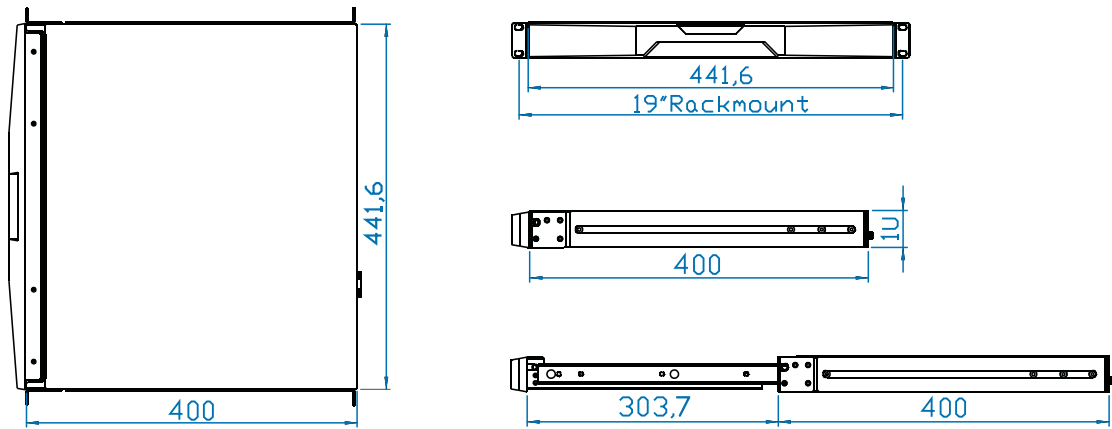

RK-2t

Drawer Features & Benefits

- ▶ Short depth design of 400mm (15.7") only
- ▶ US compact keyboard layout with touchpad
- ▶ Light weight & low shipping cost
- ▶ Enhanced aesthetics with molded front handle and two point lock
- ▶ USB interface for keyboard drawer

Diagrams (mm)

Keyboard Mouse Cable

EKC-2
6 feet USB keyboard mouse cable (bundle)
- USB, server end
- DB15 (USB KB & MS), console port

or

EKC-3 (for PS/2 KB / MS)
6 feet Combo keyboard mouse cable (alternative)
- USB or PS/2, server end
- DB15 (Combo KB & MS), console port

• Dimensions

Product : 441.6 x 400 x 44 mm / 17.4 x 15.7 x 1.73 inch
Packing : 582 x 500 x 100 mm / 22.9 x 19.7 x 3.9 inch

• Weight

Net : 8.6 kgs / 18.9 lbs
Gross : 10.1 kgs / 22.2 lbs

• Casing Color : Black (RAL 9005)