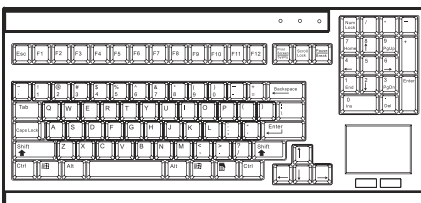

Standard Keyboard

t Compact keyboard integrated with touchpad

Supporting layouts

America
United States