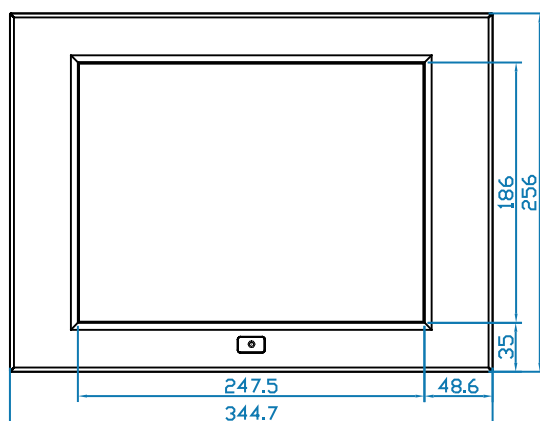

#### Dimensions

Product :	344.7 x 68.2 x 256 mm / 13.6 x 2.7 x 10.1 inch
Packing :	515 x 117 x 429 mm / 20.3 x 4.6 x 16.9 inch

#### Weight

Net :	3.5 kgs / 7.7 lbs
Gross :	5.5 kgs / 12.1 lbs

### Diagrams ( mm )

Front View

Side View

Rear View

\*\*Dimension will be changed if Multi-touch required