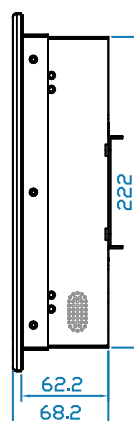

#### Weight

Net :	3.5 kgs / 7.7 lbs
Gross :	5.5 kgs / 12.1 lbs

#### Dimensions

Product :	344.7 x 68.2 x 256 mm / 13.6 x 2.7 x 10.1 inch
Packing :	515 x 117 x 429 mm / 20.3 x 4.6 x 16.9 inch

### Diagrams ( mm )

Front View

Side View

Rear View

\*\*Dimension will be changed if Multi-touch required