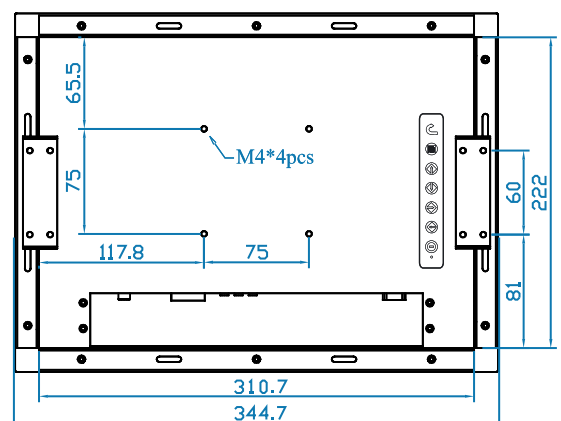

#### Dimensions

Product :	344.7 x 68.2 x 256 mm / 13.6 x 2.7 x 10.1 inch
Packing :	515 x 117 x 429 mm / 20.3 x 4.6 x 16.9 inch

### Diagrams ( mm )

Front View

Side View

Rear View

\*\*Dimension will be changed if Multi-touch required