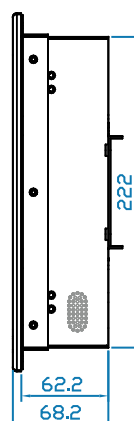

### Diagrams ( mm )

Front View

Side View

Rear View

\*\*Dimension will be changed if Multi-touch required

#### Weight

Net :	3.5 kgs / 7.7 lbs
Gross :	5.5 kgs / 12.1 lbs

#### Dimensions

Product :	344.7 x 68.2 x 256 mm / 13.6 x 2.7 x 10.1 inch
Packing :	515 x 117 x 429 mm / 20.3 x 4.6 x 16.9 inch