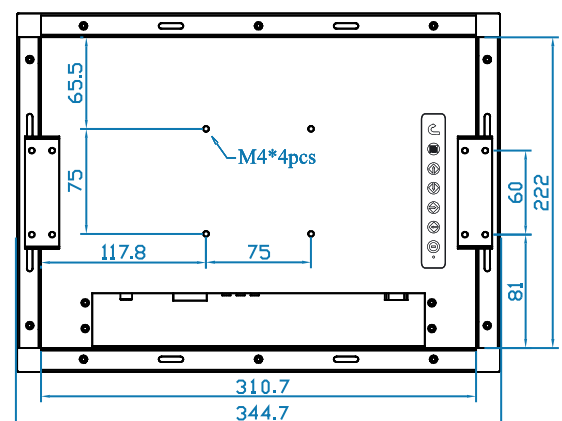

#### Dimensions

Product :	344.7 x 68.2 x 256 mm / 13.6 x 2.7 x 10.1 inch
Packing :	515 x 117 x 429 mm / 20.3 x 4.6 x 16.9 inch

### Diagrams ( mm )

Front View

Side View

Rear View

\*\*Dimension will be changed if Multi-touch required