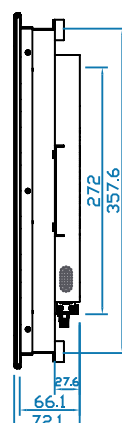

• Dimensions

Product :	512.5 x 72.1 x 391.6 mm / 20.2 x 2.8 x 15.4 inch
Packing :	651 x 124 x 597 mm / 25.6 x 4.9 x 23.5 inch

Diagrams (mm)

Front View

Side View

Rear View

NAP-20 NEMA 4 / IP65 front protection

Basic I/O

AV2.2D upgrade I/O

AV3.0 upgrade I/O* with advanced features

AV2.2H upgrade I/O

*Casing dimensions will be changed

Specifications

• LCD Panel

- Manufacturer : LG
- Size (diagonal) : 20.1" TFT
- Max resolution : 1600 x 1200
- Brightness (cd/m²) : 300
- Backlight : CCFL
- Colors : 16.7 M
- Contrast ratio (typ) : 800 : 1
- Viewing angle (H/V) : 178° x 178°
- Active area (mm) : 408 x 306
- MTBF (hrs) : 45,000
- Video input : VGA or DVI-D

• Casing Color :

Black (RAL 9005)

• Mounting :

Panel mount / VESA mount

• Regulatory

- Safety : FCC & CE certified
- Environmental : RoHS2 & REACH compliant

• Weight

- Net : 7 kgs / 15.4 lbs
- Gross : 9 kgs / 19.8 lbs

• Dimensions

- Product : 512.5 x 72.1 x 391.6 mm / 20.2 x 2.8 x 15.4 inch
- Packing : 651 x 124 x 597 mm / 25.6 x 4.9 x 23.5 inch

Diagrams (mm)

Front View

Side View

Rear View