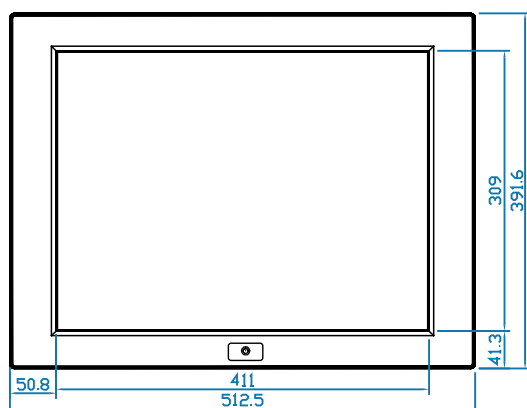

• Casing Color :

Black (RAL 9005)

• Mounting :

Panel mount / VESA mount

• Regulatory

Safety :	FCC & CE certified
Environmental :	RoHS2 & REACH compliant

• Weight

Net :	7 kgs / 15.4 lbs
Gross :	9 kgs / 19.8 lbs

• Dimensions

Product :	512.5 x 72.1 x 391.6 mm / 20.2 x 2.8 x 15.4 inch
Packing :	651 x 124 x 597 mm / 25.6 x 4.9 x 23.5 inch

Diagrams (mm)

Front View

Side View

Rear View

NAP-20 NEMA 4 / IP65 front protection

Basic I/O

AV2.2D upgrade I/O

AV3.0 upgrade I/O* with advanced features

AV2.2H upgrade I/O

*Casing dimensions will be changed

Specifications

• LCD Panel

- Manufacturer : LG
- Size (diagonal) : 20.1" TFT
- Max resolution : 1600 x 1200
- Brightness (cd/m²) : 300
- Backlight : CCFL
- Colors : 16.7 M
- Contrast ratio (typ) : 800 : 1
- Viewing angle (H/V) : 178° x 178°
- Active area (mm) : 408 x 306
- MTBF (hrs) : 45,000
- Video input : VGA or DVI-D

• Dimensions

- Product : 512.5 x 72.1 x 391.6 mm / 20.2 x 2.8 x 15.4 inch
- Packing : 651 x 124 x 597 mm / 25.6 x 4.9 x 23.5 inch

Diagrams (mm)

Front View

Side View

Rear View