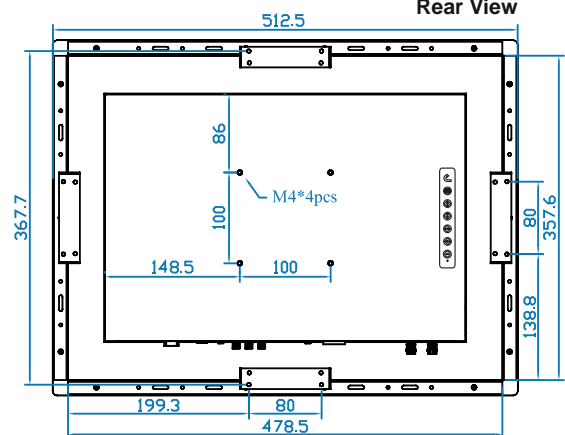

Basic I/O

AV2.2D upgrade I/O

AV3.0 upgrade I/O* with advanced features

AV2.2H upgrade I/O

*Casing dimensions will be changed

Specifications

• LCD Panel

Manufacturer :	LG
Size (diagonal) :	20.1" TFT
Max resolution :	1600 x 1200
Brightness (cd/m2) :	300
Backlight :	CCFL
Colors :	16.7 M
Contrast ratio (typ) :	800 : 1
Viewing angle (H/V) :	178° x 178°
Active area (mm) :	408 x 306
MTBF (hrs) :	45,000
Video input :	VGA or DVI-D

• Dimensions

Product :	512.5 x 72.1 x 391.6 mm / 20.2 x 2.8 x 15.4 inch
Packing :	651 x 124 x 597 mm / 25.6 x 4.9 x 23.5 inch

Diagrams (mm)

Front View

Side View

Rear View

NAP-20 NEMA 4 / IP65 front protection

Basic I/O

AV2.2D upgrade I/O

AV3.0 upgrade I/O* with advanced features

AV2.2H upgrade I/O

*Casing dimensions will be changed

Specifications

• LCD Panel

- Manufacturer : LG
- Size (diagonal) : 20.1" TFT
- Max resolution : 1600 x 1200
- Brightness (cd/m²) : 300
- Backlight : CCFL
- Colors : 16.7 M
- Contrast ratio (typ) : 800 : 1
- Viewing angle (H/V) : 178° x 178°
- Active area (mm) : 408 x 306
- MTBF (hrs) : 45,000
- Video input : VGA or DVI-D

• Dimensions

- Product : 512.5 x 72.1 x 391.6 mm / 20.2 x 2.8 x 15.4 inch
- Packing : 651 x 124 x 597 mm / 25.6 x 4.9 x 23.5 inch

Diagrams (mm)

Front View

Side View

Rear View