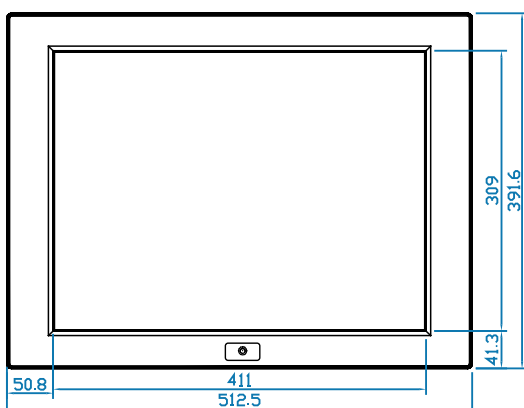

• Dimensions

Product :	512.5 x 72.1 x 391.6 mm / 20.2 x 2.8 x 15.4 inch
Packing :	651 x 124 x 597 mm / 25.6 x 4.9 x 23.5 inch

Diagrams (mm)

Front View

Side View

Rear View

NAP-20 NEMA 4 / IP65 front protection

Basic I/O

AV2.2D upgrade I/O

AV3.0 upgrade I/O* with advanced features

AV2.2H upgrade I/O

*Casing dimensions will be changed

Specifications

• LCD Panel

- Manufacturer : LG
- Size (diagonal) : 20.1" TFT
- Max resolution : 1600 x 1200
- Brightness (cd/m²) : 300
- Backlight : CCFL
- Colors : 16.7 M
- Contrast ratio (typ) : 800 : 1
- Viewing angle (H/V) : 178° x 178°
- Active area (mm) : 408 x 306
- MTBF (hrs) : 45,000
- Video input : VGA or DVI-D

• Casing Color :

Black (RAL 9005)

• Mounting :

Panel mount / VESA mount

• Regulatory

- Safety : FCC & CE certified
- Environmental : RoHS2 & REACH compliant

• Weight

- Net : 7 kgs / 15.4 lbs
- Gross : 9 kgs / 19.8 lbs

• Dimensions

- Product : 512.5 x 72.1 x 391.6 mm / 20.2 x 2.8 x 15.4 inch
- Packing : 651 x 124 x 597 mm / 25.6 x 4.9 x 23.5 inch

Diagrams (mm)

Front View

Side View

Rear View