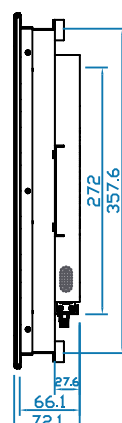

Basic I/O

AV2.2D upgrade I/O

AV3.0 upgrade I/O* with advanced features

AV2.2H upgrade I/O

*Casing dimensions will be changed

Specifications

• LCD Panel

Manufacturer :	LG
Size (diagonal) :	20.1" TFT
Max resolution :	1600 x 1200
Brightness (cd/m2) :	300
Backlight :	CCFL
Colors :	16.7 M
Contrast ratio (typ) :	800 : 1
Viewing angle (H/V) :	178° x 178°
Active area (mm) :	408 x 306
MTBF (hrs) :	45,000
Video input :	VGA or DVI-D

• Dimensions

Product :	512.5 x 72.1 x 391.6 mm / 20.2 x 2.8 x 15.4 inch
Packing :	651 x 124 x 597 mm / 25.6 x 4.9 x 23.5 inch

Diagrams (mm)

Front View

Side View

Rear View

NAP-20 NEMA 4 / IP65 front protection

Basic I/O

AV2.2D upgrade I/O

AV3.0 upgrade I/O* with advanced features

AV2.2H upgrade I/O

*Casing dimensions will be changed

Specifications

• LCD Panel

- Manufacturer : LG
- Size (diagonal) : 20.1" TFT
- Max resolution : 1600 x 1200
- Brightness (cd/m²) : 300
- Backlight : CCFL
- Colors : 16.7 M
- Contrast ratio (typ) : 800 : 1
- Viewing angle (H/V) : 178° x 178°
- Active area (mm) : 408 x 306
- MTBF (hrs) : 45,000
- Video input : VGA or DVI-D

• Dimensions

- Product : 512.5 x 72.1 x 391.6 mm / 20.2 x 2.8 x 15.4 inch
- Packing : 651 x 124 x 597 mm / 25.6 x 4.9 x 23.5 inch

Diagrams (mm)

Front View

Side View

Rear View