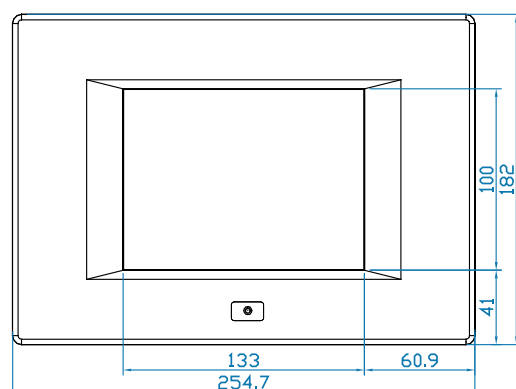

#### • Weight

Net :	2.1 kgs / 4.6 lbs
Gross :	4.1 kgs / 9 lbs

#### • Dimensions

Product :	254.7 x 67.8 x 182 mm / 10 x 2.7 x 7.2 inch
Packing :	515 x 117 x 429 mm / 20.3 x 4.6 x 16.9 inch

### Diagrams ( mm )

Front View

Side View

Rear View