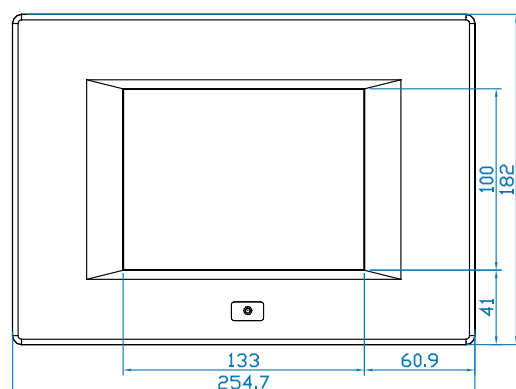

#### • Dimensions

Product :	254.7 x 67.8 x 182 mm / 10 x 2.7 x 7.2 inch
Packing :	515 x 117 x 429 mm / 20.3 x 4.6 x 16.9 inch

#### • Weight

Net :	2.1 kgs / 4.6 lbs
Gross :	4.1 kgs / 9 lbs

### Diagrams ( mm )

Front View

Side View

Rear View