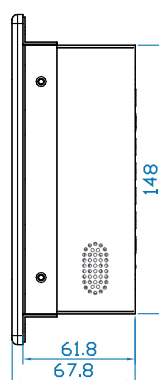

#### • Weight

Net :	2.1 kgs / 4.6 lbs
Gross :	4.1 kgs / 9 lbs

#### • Dimensions

Product :	254.7 x 67.8 x 182 mm / 10 x 2.7 x 7.2 inch
Packing :	515 x 117 x 429 mm / 20.3 x 4.6 x 16.9 inch

### Diagrams ( mm )

Front View

Side View

Rear View