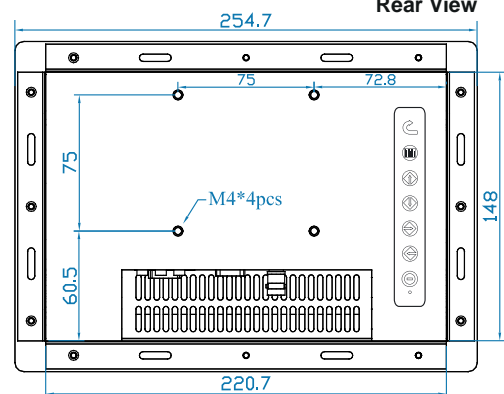

#### • Dimensions

Product :	254.7 x 67.8 x 182 mm / 10 x 2.7 x 7.2 inch
Packing :	515 x 117 x 429 mm / 20.3 x 4.6 x 16.9 inch

### Diagrams ( mm )

Front View

Side View

Rear View

#### • LCD Panel

Manufacturer :	<b>AUO</b>
Size (diagonal) :	6.5" TFT
Max resolution :	640 x 480
Brightness (cd/m <sup>2</sup> ) :	800
Backlight :	LED
Colors :	262 K
Contrast ratio (typ) :	600 : 1
Viewing angle (H/V) :	160° x 140°
Active area (mm) :	132 x 99
MTBF (hrs) :	50,000
Video input :	VGA