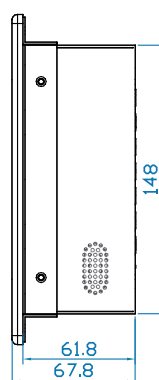

### Diagrams ( mm )

Front View

Side View

Rear View

#### • Weight

Net :	2.1 kgs / 4.6 lbs
Gross :	4.1 kgs / 9 lbs

#### • Dimensions

Product :	254.7 x 67.8 x 182 mm / 10 x 2.7 x 7.2 inch
Packing :	515 x 117 x 429 mm / 20.3 x 4.6 x 16.9 inch