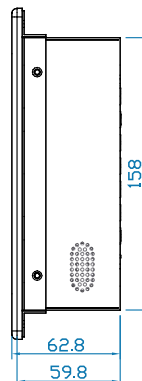

#### Weight

Net :	2.4 kgs / 5.3 lbs
Gross :	4.3 kgs / 9.5 lbs

#### Dimensions

Product :	264.7 x 62.8 x 192 mm / 10.4 x 2.5 x 7.6 inch
Packing :	515 x 117 x 429 mm / 20.3 x 4.6 x 16.9 inch

### Diagrams ( mm )

Front View

Side View

Rear View