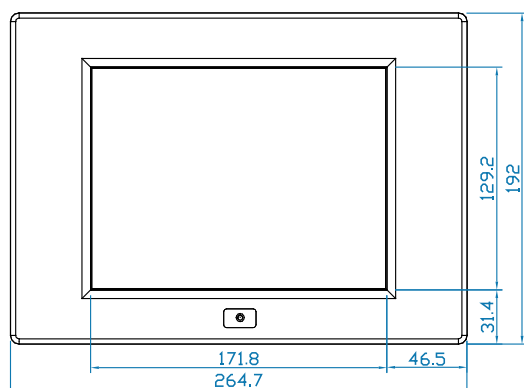

#### Dimensions

Product :	264.7 x 62.8 x 192 mm / 10.4 x 2.5 x 7.6 inch
Packing :	515 x 117 x 429 mm / 20.3 x 4.6 x 16.9 inch

#### • Weight

Net :	2.4 kgs / 5.3 lbs
Gross :	4.3 kgs / 9.5 lbs

#### • Dimensions

Product :	264.7 x 62.8 x 192 mm / 10.4 x 2.5 x 7.6 inch
Packing :	515 x 117 x 429 mm / 20.3 x 4.6 x 16.9 inch

### Diagrams ( mm )

Front View

Side View

Rear View