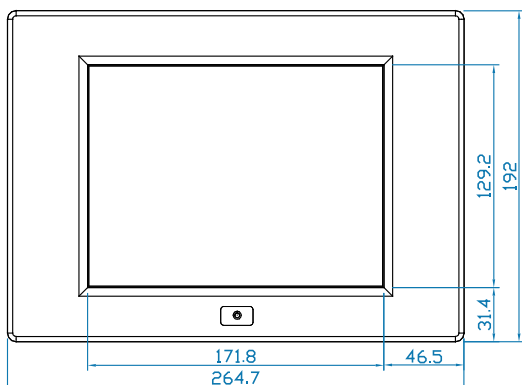

#### Weight

Net :	2.4 kgs / 5.3 lbs
Gross :	4.3 kgs / 9.5 lbs

#### Dimensions

Product :	264.7 x 62.8 x 192 mm / 10.4 x 2.5 x 7.6 inch
Packing :	515 x 117 x 429 mm / 20.3 x 4.6 x 16.9 inch

### Diagrams ( mm )

Front View

Side View

Rear View