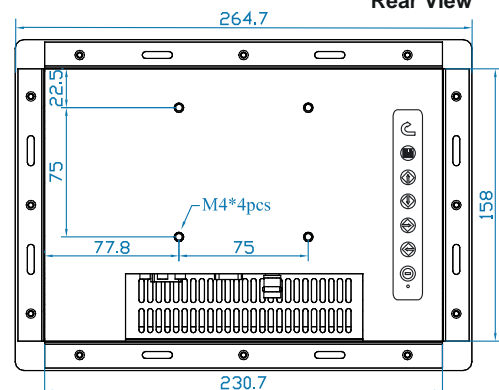

#### Dimensions

Product :	264.7 x 62.8 x 192 mm / 10.4 x 2.5 x 7.6 inch
Packing :	515 x 117 x 429 mm / 20.3 x 4.6 x 16.9 inch

### Diagrams ( mm )

Front View

Side View

Rear View