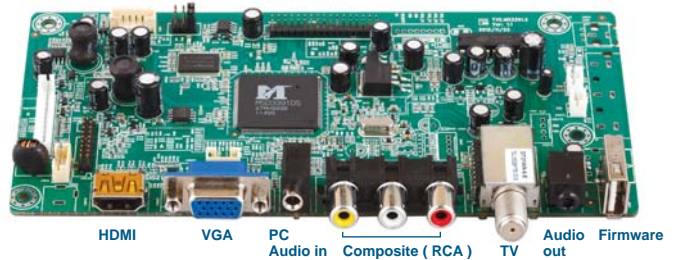

Display Benefits

- 21.5" widescreen LCD
- **Full HD** LCD display with 1080p resolution
- Digital TV tuner decodes **ATSC** signal
- HDMI, VGA, Composite (RCA) connection
- Green LED technology ensures natural colors
- Modern touch controls
- 6mm aluminum front bezel with protective glass & water proof sealed gasket