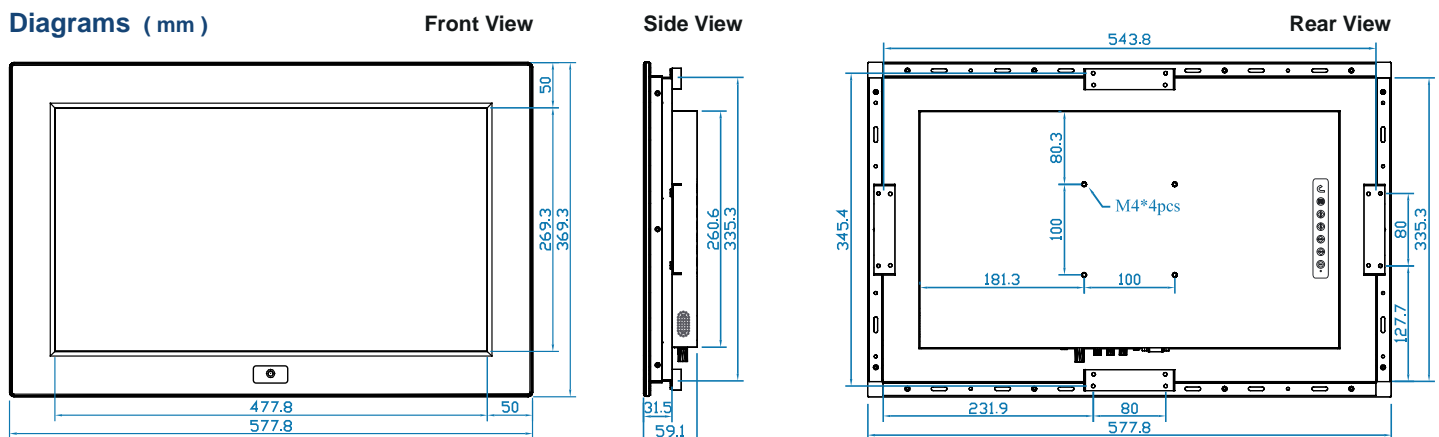

Diagrams (mm)