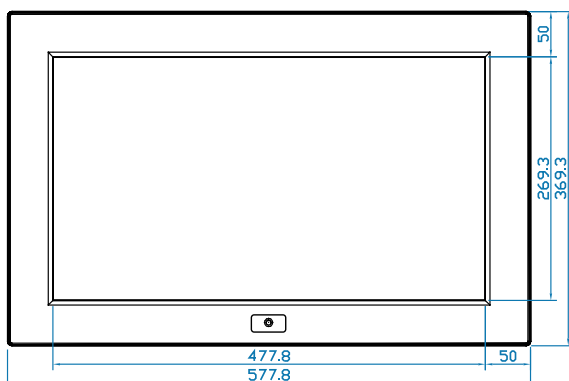

Specifications

• LCD Panel

- Manufacturer :
- Size (diagonal) : 21.5" Widescreen TFT
- Max resolution : 1920 x 1080
- Brightness (cd/m2) : 250
- Backlight : LED
- Colors : 16.7 M
- Contrast ratio (typ) : 1000 : 1
- Viewing angle (H/V) : 170° x 160°
- Active area (mm) : 477 x 268
- MTBF (hrs) : 30,000
- Video input : ATSC DTV / HDMI / VGA / Composite

Specifications

• LCD Panel

Manufacturer :	
Size (diagonal) :	21.5" Widescreen TFT
Max resolution :	1920 x 1080
Brightness (cd/m2) :	250
Backlight :	LED
Colors :	16.7 M
Contrast ratio (typ) :	1000 : 1
Viewing angle (H/V) :	170° x 160°
Active area (mm) :	477 x 268
MTBF (hrs) :	30,000
Video input :	ATSC DTV / HDMI / VGA / Composite

• Casing Color :

Black (RAL 9005)

• Mounting :

Panel mount / VESA mount

• Regulatory

Safety :	FCC & CE certified
Environmental :	RoHS2 & REACH compliant

• Weight

Net :	8.8 kgs / 19.4 lbs
Gross :	11.9 kgs / 26.2 lbs

• Dimensions

Product :	577.8 x 59.1 x 369.3 mm / 22.7 x 2.3 x 14.5 inch
Packing :	659 x 117 x 640 mm / 25.9 x 4.6 x 25.2 inch

Diagrams (mm)

Front View

Side View

Rear View