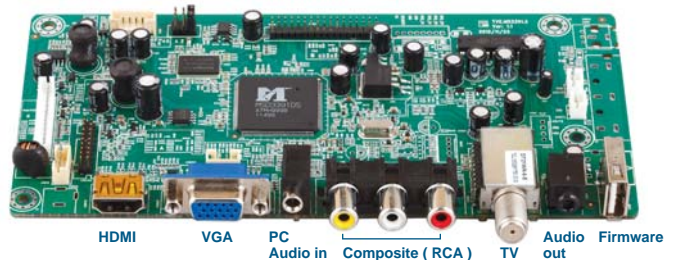

AP-F21-TV 6mm aluminum front bezel

Basic I/O : HDMI, VGA, Composite, Audio TV w/ Remote controller

Display Benefits

- ▶ 21.5" widescreen LCD
- ▶ **Full HD** LCD display with 1080p resolution
- ▶ Digital TV tuner decodes **ATSC** signal
- ▶ HDMI, VGA, Composite (RCA) connection
- ▶ Green LED technology ensures natural colors
- ▶ Modern touch controls
- ▶ Protective 3mm glass

Specifications

• LCD Panel

- Manufacturer :
- Size (diagonal) : 21.5" Widescreen TFT
- Max resolution : 1920 x 1080
- Brightness (cd/m2) : 250
- Backlight : LED
- Colors : 16.7 M
- Contrast ratio (typ) : 1000 : 1
- Viewing angle (H/V) : 170° x 160°
- Active area (mm) : 477 x 268
- MTBF (hrs) : 30,000
- Video input : ATSC DTV / HDMI / VGA / Composite

• Digital TV Tuner

- Aerial input : 75 ohm coaxial, IEC type
- TV system : ATSC / NTSC

• Speaker

Built-in Dual Stereo Speakers (2W x 2)

• Power Input

Auto-sensing 100 to 240VAC, 50 / 60Hz

• Power Consumption

• Casing Color :

Black (RAL 9005)

• Mounting :

Panel mount / VESA mount

• Regulatory

- Safety : FCC & CE certified
- Environmental : RoHS2 & REACH compliant

• Weight

- Net : 8.8 kgs / 19.4 lbs
- Gross : 11.9 kgs / 26.2 lbs