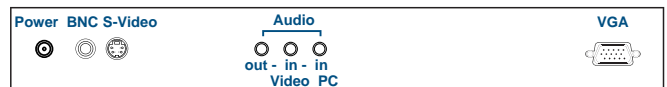

AV2.2 upgrade I/O

Specifications

LCD Panel

Manufacturer :	AUO
Size (diagonal) :	15" TFT
Max resolution :	1024 x 768
Brightness (cd/m²) :	250
Backlight :	CCFL
Colors :	16.2 M
Contrast ratio (typ) :	700 : 1
Viewing angle (H/V) :	150° x 135°
Active area (mm) :	304 x 228
MTBF (hrs) :	30,000
Video input :	VGA

Speaker :

Built-in Dual Stereo Speakers 2W x 2
(Bundled with AV2.2 upgrade)

Power Input :

Auto-sensing 100 to 240VAC, 50 / 60Hz

Power Consumption

Screen on :	Max. 22W
Power saving mode :	Max. 4W
Power button on :	Max. 1W

Environmental

Operating temperature :	0 to 55°C degree
Storage temperature :	-20 to 60°C degree
Operating humidity :	20~90%, non-condensing
Storage humidity :	5 ~90%, non-condensing
Operating altitude :	16,000 ft
Non-operating altitude :	40,000 ft
Shock :	10G acceleration (11ms duration)
Vibration :	5~500Hz 1G RMS random vibration

Casing Color :

Black (RAL 9005)

Mounting :

Universal mount / VESA mount

Regulatory

Safety :	FCC & CE certified
Environmental :	RoHS2 & REACH compliant

Weight

Net :	3.5 kgs / 7.7 lbs
Gross :	6.1 kgs / 13.4 lbs

Dimensions

Product :	404 x 53.1 x 310.6 mm / 15.9 x 2.1 x 12.2 inch
Packing :	615 x 113 x 523 mm / 24.2 x 4.4 x 20.6 inch