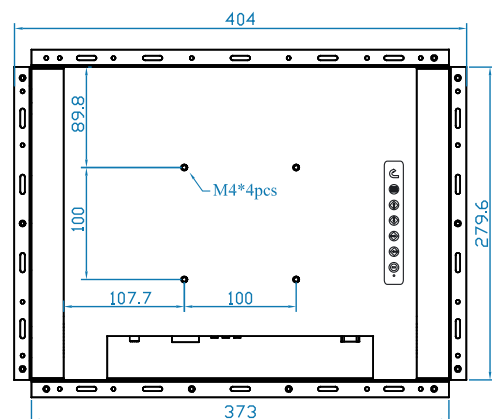

#### Dimensions

Product :	404 x 53.1 x 310.6 mm / 15.9 x 2.1 x 12.2 inch
Packing :	615 x 113 x 523 mm / 24.2 x 4.4 x 20.6 inch

#### Diagrams ( mm )

Front View

Side View

Rear View

\*\*Dimension will be changed if Multi-touch required