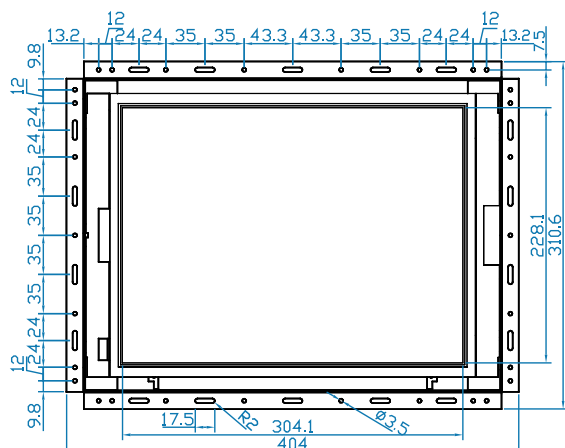

#### Dimensions

Product :	404 x 53.1 x 310.6 mm / 15.9 x 2.1 x 12.2 inch
Packing :	615 x 113 x 523 mm / 24.2 x 4.4 x 20.6 inch

#### Diagrams ( mm )

Front View

Side View

Rear View

\*\*Dimension will be changed if Multi-touch required