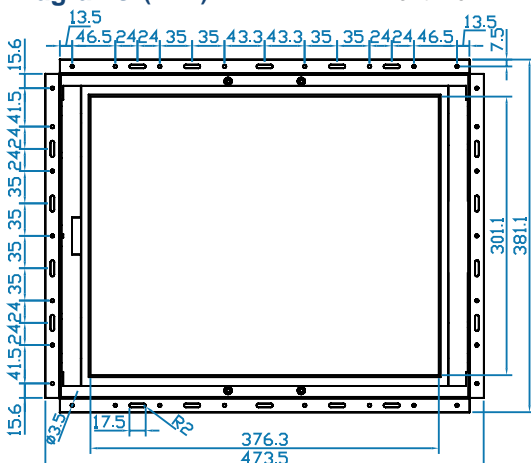

Basic I/O

AV2.2D upgrade I/O

AV3.0 upgrade I/O* with advanced features

AV2.2H upgrade I/O

*Casing dimensions will be changed

Specifications

• LCD Panel

Manufacturer :	AUO
Size (diagonal) :	19" TFT
Max resolution :	1280 x 1024
Brightness (cd/m2) :	250
Backlight :	LED
Colors :	16.7 M
Contrast ratio (typ) :	1000 : 1
Viewing angle (H/V) :	170° x 160°
Active area (mm) :	376 x 301
MTBF (hrs) :	30,000
Video input :	VGA or DVI-D

- **Casing Color :** Black (RAL 9005)

- **Mounting :** Universal mount / VESA mount

• Regulatory

Safety :	FCC & CE certified
Environmental :	RoHS2 & REACH compliant

• Weight

Net :	5.7 kgs / 12.5 lbs
Gross :	8.5 kgs / 18.7 lbs

• Dimensions

Product :	473.5 x 57.6 x 381.1 mm / 18.6 x 2.3 x 15 inch
Packing :	651 x 124 x 597 mm / 25.6 x 4.9 x 23.5 inch

Diagrams (mm)

Front View

Side View

Rear View