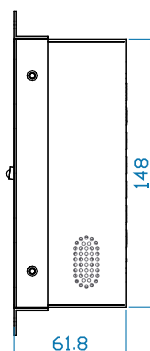

OP-6 Universal open frame mounting

Display Benefits

- 6.5" LCD with resolution 640 x 480
- Green LED-backlit panel technology
- Rugged construction against external impact

Options

- S-Video + Composite (BNC) or Audio input
- 6.5" Touchscreen : Capacitive, Resistive (1-point touch)
- DC power : 12V / 24V / 48V
- TV - Analog

Basic I/O

AV1.2 upgrade I/O

Specifications

• LCD Panel

Manufacturer :	AUO
Size (diagonal) :	6.5" TFT
Max resolution :	640 x 480
Brightness (cd/m2) :	800
Backlight :	LED
Colors :	262 K
Contrast ratio (typ) :	600 : 1
Viewing angle (H/V) :	160° x 140°
Active area (mm) :	132 x 99
MTBF (hrs) :	50,000
Video input :	VGA

• Speaker :

Built-in Dual Stereo Speakers 2W x 2
(Bundled with AV1.2 upgrade)

• Power Input :

Auto-sensing 100 to 240VAC, 50 / 60Hz

• Power Consumption

Sreen on :	Max. 14W
Power saving mode :	Max. 4W
Power button on :	Max. 1W

• Environmental

Operating temperature :	0 to 55°C degree
Storage temperature :	-20 to 60°C degree
Operating humidity :	20~90%, non-condensing
Storage humidity :	5 ~90%, non-condensing
Operating altitude :	16,000 ft
Non-operating altitude :	40,000 ft
Shock :	10G acceleration (11ms duration)
Vibration :	5~500Hz 1G RMS random vibration

• Casing Color :

Black (RAL 9005)

• Mounting :

Universal mount / VESA mount

• Regulatory

Safety :	FCC & CE certified
Environmental :	RoHS2 & REACH compliant

• Weight

Net :	1.5 kgs / 3.3 lbs
Gross :	3.4 kgs / 7.5 lbs

• Dimensions

Product :	251.7 x 61.8 x 179 mm / 9.9 x 2.4 x 7 inch
Packing :	515 x 117 x 429 mm / 20.3 x 4.6 x 16.9 inch

Diagrams (mm)

Side View

Rear View