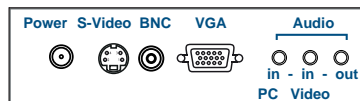

AV1.2 upgrade I/O