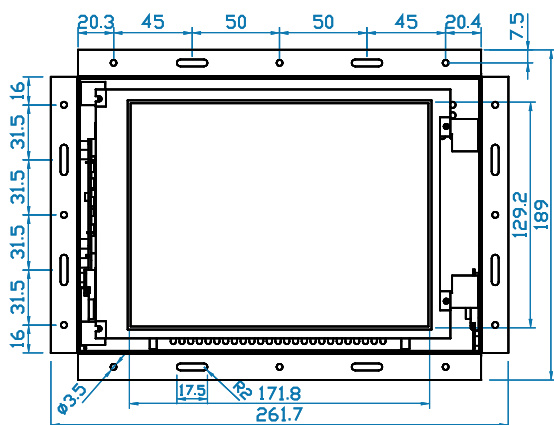

• Casing Color :

Black (RAL 9005)

• Mounting :

Universal mount / VESA mount

• Regulatory

Safety :	FCC & CE certified
Environmental :	RoHS2 & REACH compliant

• Weight

Net :	1.5 kgs / 3.3 lbs
Gross :	3.4 kgs / 7.5 lbs

• Dimensions

Product :	261.7 x 56.8 x 189 mm / 10.3 x 2.2 x 7.4 inch
Packing :	515 x 117 x 429 mm / 20.3 x 4.6 x 16.9 inch

Diagrams (mm)

Front View

Side View

Rear View