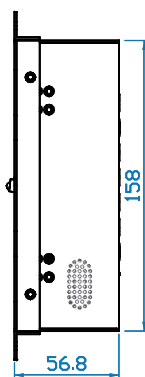

• Dimensions

Product :	261.7 x 56.8 x 189 mm / 10.3 x 2.2 x 7.4 inch
Packing :	515 x 117 x 429 mm / 20.3 x 4.6 x 16.9 inch

Diagrams (mm)

Front View

Side View

Rear View