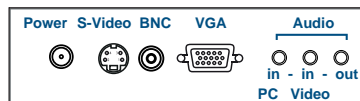

OP-8 Universal open frame mounting

Display Benefits

- ▶ 8.4" LCD with resolution 800 x 600
- ▶ Green LED-backlit panel technology
- ▶ Rugged construction against external impact

Options

- S-Video + Composite (BNC) or Audio input
- 8.4" Touchscreen : Capacitive, Resistive (1-point touch)
- DC power : 12V / 24V / 48V
- TV - Analog

Basic I/O

AV1.2 upgrade I/O

Specifications

• LCD Panel

Manufacturer :	AUO
Size (diagonal) :	8.4" TFT
Max resolution :	800 x 600
Brightness (cd/m ²) :	250
Backlight :	LED
Colors :	262 K
Contrast ratio (typ) :	600 : 1
Viewing angle (H/V) :	160° x 140°
Active area (mm) :	170 x 128
MTBF (hrs) :	30,000
Video input :	VGA

• Speaker :

Built-in Dual Stereo Speakers 2W x 2
(Bundled with AV1.2 upgrade)

• Power Input :

Auto-sensing 100 to 240VAC, 50 / 60Hz

• Power Consumption

Sreen on :	Max. 14W
Power saving mode :	Max. 4W
Power button on :	Max. 1W

• Casing Color :

Black (RAL 9005)

• Mounting :

Universal mount / VESA mount

• Regulatory

Safety :	FCC & CE certified
Environmental :	RoHS2 & REACH compliant

• Weight

Net :	1.5 kgs / 3.3 lbs
Gross :	3.4 kgs / 7.5 lbs