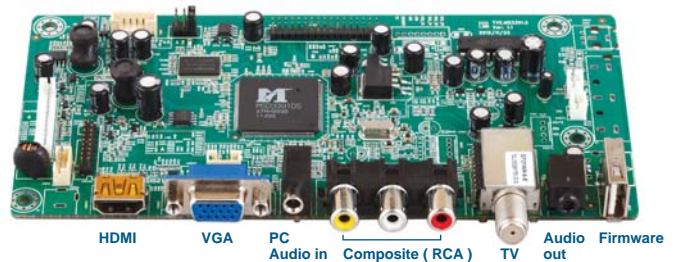

### OP-F17-TV Universal open frame mounting

Basic I/O : HDMI, VGA, Composite, Audio  
TV w/ Remote controller

### Display Benefits

- ▶ 17.3" widescreen LCD
- ▶ Full HD LCD display with 1080p resolution
- ▶ Digital TV tuner decodes ATSC signal
- ▶ HDMI, VGA, Composite ( RCA ) connection
- ▶ Green LED technology ensures natural colors
- ▶ Modern touch controls

#### • LCD Panel

- Size (diagonal) : 17.3" widescreen TFT
- Max resolution : 1920 x 1080
- Brightness (cd/m2) : 400
- Backlight : LED
- Colors : 16.7 M, 8-bit
- Contrast ratio (typ) : 600 : 1
- Viewing angle (H/V) : 160° x 140°
- Active area (mm) : 382 x 215
- MTBF (hrs) : 50,000
- Video input : ATSC DTV / HDMI / VGA / Composite