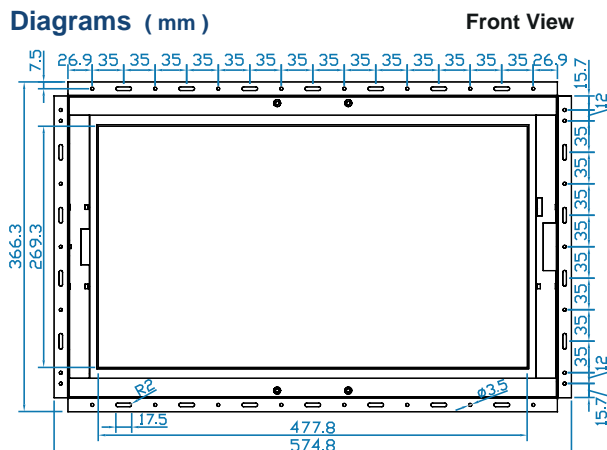

• Casing Color :

Black (RAL 9005)

• Mounting :

Universal mount / VESA mount

• Regulatory

Safety :	FCC & CE certified
Environmental :	RoHS2 & REACH compliant

• Weight

Net :	7.5 kgs / 16.5 lbs
Gross :	10.6 kgs / 23.3 lbs

• Dimensions

Product :	574.8 x 52.6 x 366.3 mm / 22.6 x 2.1 x 14.4 inch
Packing :	659 x 117 x 640 mm / 25.9 x 4.6 x 25.2 inch

Diagrams (mm)

Side View

Rear View