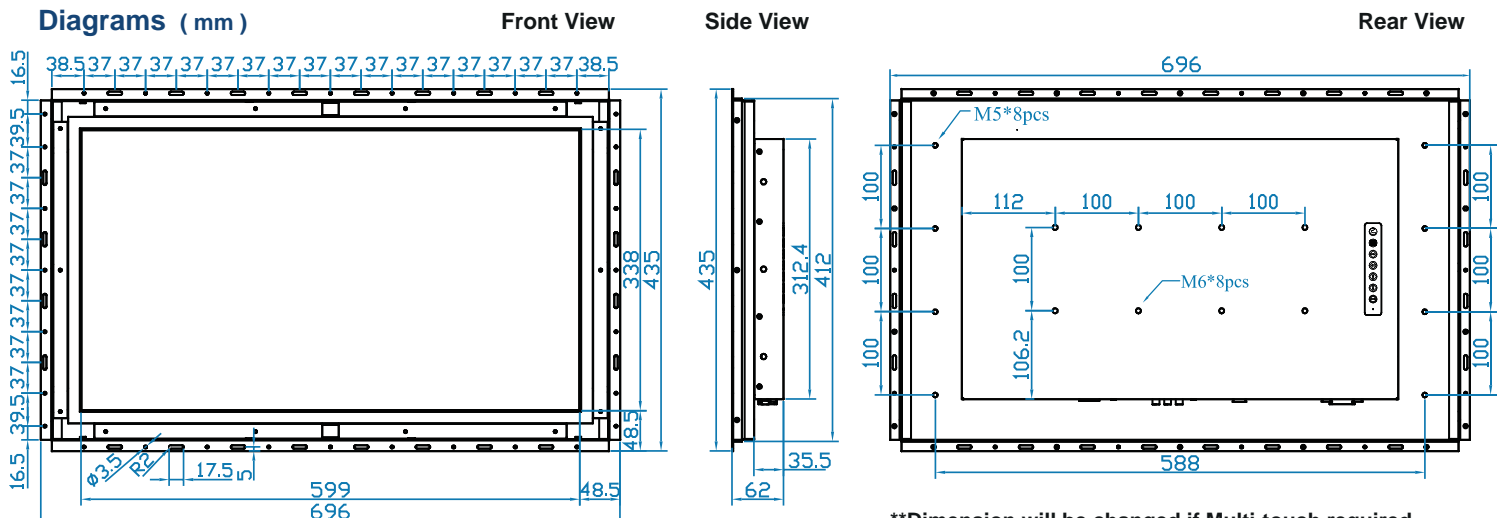

#### LCD Panel

- Manufacturer : LG
- Size (diagonal) : 27" Widescreen TFT
- Max resolution : 1920 x 1080
- Brightness (cd/m<sup>2</sup>) : 250
- Backlight : LED
- Colors : 16.7 M
- Contrast ratio (typ) : 1000 : 1
- Viewing angle (H/V) : 178° x 178°
- Active area (mm) : 598 x 336
- MTBF (hrs) : 30,000
- Video input : HDMI / DVI-D / VGA / S-Video / Video (RCA)

#### Weight

- Net : 12.7 kgs / 27.9 lbs
- Gross : 16.3 kgs / 35.9 lbs

#### Dimensions

- Product : 696 x 62 x 435 mm / 27.4 x 2.4 x 17.1 inch
- Packing : 785 x 175 x 527 mm / 30.9 x 6.9 x 20.7 inch

### Diagrams (mm)

\*\*Dimension will be changed if Multi-touch required