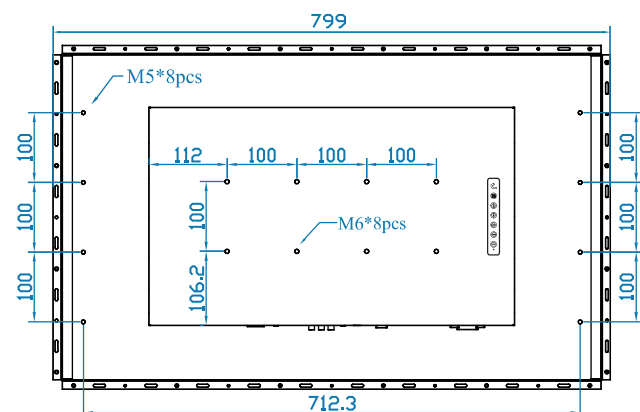

Side View

Rear View

**Dimension will be changed if Multi-touch required