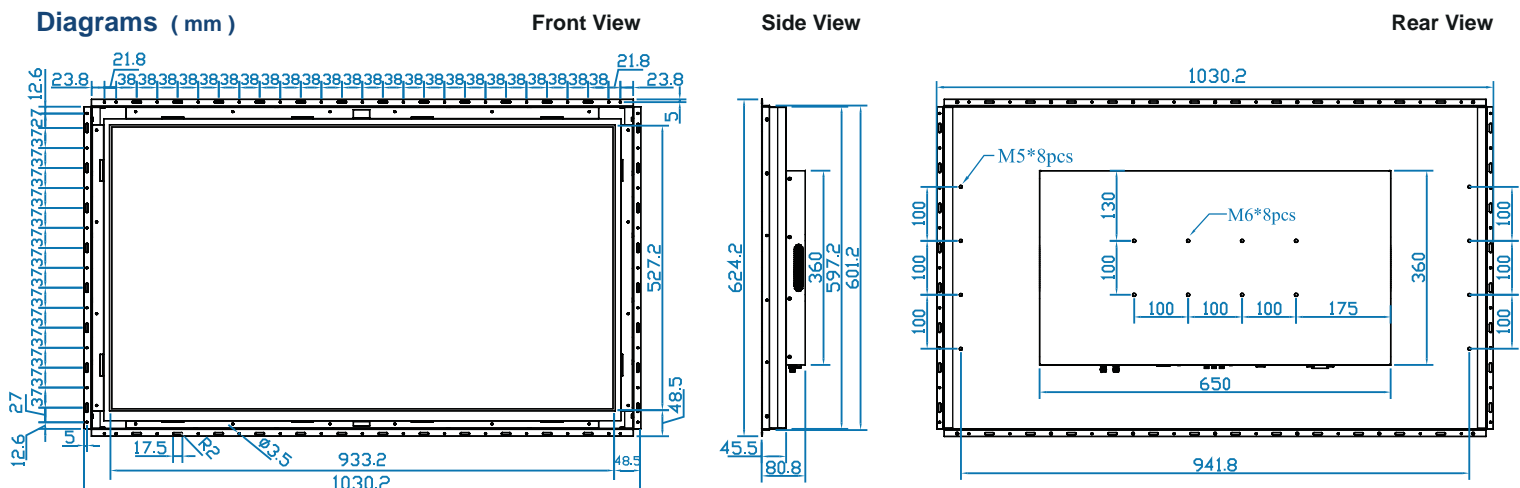

Basic I/O

Specifications

• LCD Panel

- Manufacturer : LG
- Size (diagonal) : 42" Widescreen TFT
- Max resolution : 1920 x 1080
- Brightness (cd/m2) : 350
- Backlight : LED
- Colors : 16.7 M
- Contrast ratio (typ) : 1400 : 1
- Viewing angle (H/V) : 178° x 178°
- Active area (mm) : 928 x 522
- MTBF (hrs) : 50,000
- Video input : HDMI / DVI-D / VGA / S-Video / Video (RCA)

• Casing Color :

Black (RAL 9005)

• Mounting :

Universal mount / VESA mount

• Regulatory

- Safety : FCC & CE certified
- Environmental : RoHS2 & REACH compliant

• Weight

- Net : 26.2 kgs / 57.6 lbs
- Gross : 32 kgs / 70.4 lbs

• Dimensions

- Product : 1030.2 x 80.8 x 624.2 mm / 40.6 x 3.2 x 24.6 inch
- Packing : 1122 x 199 x 712 mm / 44.2 x 7.8 x 28 inch

Diagrams (mm)

**Dimension will be changed if Multi-touch required