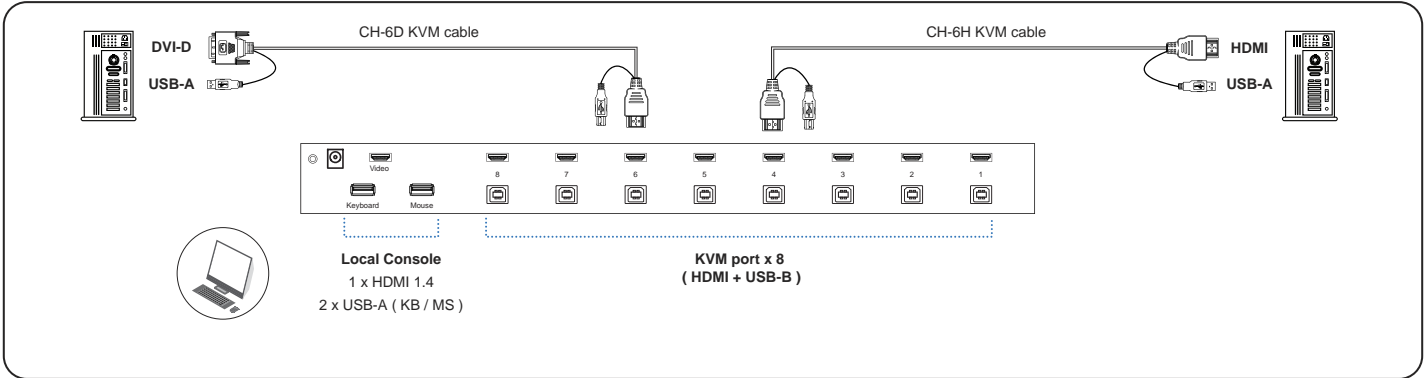

Model : CV-801D

Benefits

- 2K KVM with 8 HDMI USB ports in 1U
- 2K KVM cables support DVI-D & HDMI video input
- Local console & KVM ports support resolution 2K and 1080p.
- Multi-platform for PC, server, blade server & SUN / MAC
- Port switching via front button & keyboard hotkeys
- Hot pluggable, no software or drivers required

Options

- DC power options : 12V / 24V / 48V / 125V

CH-6D
DVI-D KVM cable, 6 ft
2K 60Hz

CH-6H
HDMI KVM cable, 6 ft
2K 60Hz

KVM Port

Port # :	8
Connector :	HDMI 1.4 + USB-B (Video + KB / MS)
Resolution :	16 : 9 - max. 2560 x 1440@60Hz 16 : 10 - max. 1920 x 1200@60Hz 4 : 3 - max. 1600 x 1200@60Hz

Local Console

Keyboard / Mouse :	2 x USB-A
Video :	1 x HDMI 1.4
Resolution :	16 : 9 - max. 2560 x 1440@60Hz 16 : 10 - max. 1920 x 1200@60Hz 4 : 3 - max. 1600 x 1200@60Hz

Local console & KVM port connection

Power

Input	Auto-sensing 100 to 240VAC, 50 / 60Hz
Consumption	Max. 10W

Compliance

Safety	FCC & CE certified
Environment	RoHS2 & REACH compliant

Physical

Product (W x D x H)		443 x 171 x 44 mm
		17.4 x 6.7 x 1.73 inch
Packing (W x D x H)		500 x 400 x 90 mm
		19.7 x 15.7 x 3.5 inch
Weight	Net	2.5 kg / 5.5 lb
	Gross	5.4 kg / 11.9 lb
Chassis color		Dark
Chassis materials		Steel