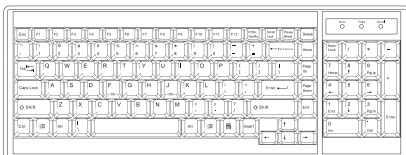

DF117 models w/ KVM

** **IP** console upgrade option for resolution support 1920 x 1080

Matrix Cat6 KVM	IP	Remote	8-port	16-port	32-port
	1	1	-	DF117 - MUIP1613	DF117 - MUIP3213
	2	1	-	DF117 - MUIP1624	DF117 - MUIP3224
	0	1	-	DF117 - MU1602	DF117 - MU3202
	0	2	-	DF117 - MU1603	DF117 - MU3203
	0	3	-	DF117 - MU1604	DF117 - MU3204

Cat6 KVM	IP	Remote	8-port	16-port	32-port
	1	0	DF117 - UIP802	DF117 - UIP1602	DF117 - UIP3202
	0	1	DF117 - U802	DF117 - U1602	DF117 - U3202
	0	0	DF117 - U801	DF117 - U1601	DF117 - U3201

Cat6 KVM Dongle

Resolution: 16:10 - max. 1920 x 1200
Support: 16:9 - max. 1920 x 1080
4:3 - max. 1600 x 1200

** Resolution related to LCD specification

DVI-D KVM	IP	Remote	12-port
	0	0	DF117 - 1201D

DVI-D USB KVM Cable

Resolution: 16:10 - max. 1920 x 1200
Support: 16:9 - max. 1920 x 1080
4:3 - max. 1600 x 1200

** Resolution related to LCD specification

CI - 6 (6 ft)
CI - 15 (15 ft)

Matrix DB-15 KVM	IP	Remote	8-port	16-port
	1	1	DF117 - MIP813	DF117 - MIP1613
	2	1	DF117 - MIP824	DF117 - MIP1624
	0	1	DF117 - M802	DF117 - M1602
	0	2	DF117 - M803	DF117 - M1603
	0	3	DF117 - M804	DF117 - M1604

DB-15 VGA USB KVM Cable

Resolution: 16:10 - max. 1920 x 1200
Support: 16:9 - max. 1920 x 1080
4:3 - max. 1600 x 1200

** Resolution related to LCD specification

Combo DB-15 KVM	IP	Remote	8-port	16-port
	1	0	DF117 - IP802	DF117 - IP1602
	0	1	DF117 - 802	DF117 - 1602
	0	0	DF117 - S801	DF117 - S1601

Standard Keyboard

Ge G keyboard integrated with touchpad

Supporting layouts

America United States

EMEA United Kingdom Germany France Spain Norway

Asia Italy Russia Switzerland Netherlands Portugal

China Japan Korea Arabia Turkey

Keyboard Options

* US layout only

Me Mac keyboard with touchpad

Se S keyboard with touchpad