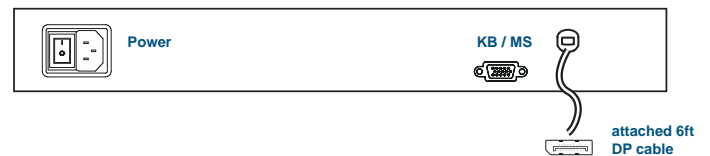

Options

- HDMI 2.0 video input
- 3G / HD / SD-SDI Broadcast-grade input
- DC power : 12V / 24V / 48V / 125V
- MAC or SUN Micro keyboard options available

Product Specifications

Console Port	
Video input attached 6ft DP cable	Display port 1.2
KB / MS bundled 6ft cable : EKC-2	Drawer end : DB-15 (USB KB / MS) Server end : USB type A