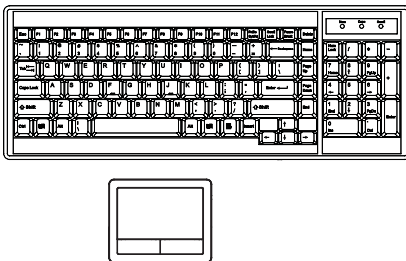

L120 models w/ KVM

Matrix Cat6 KVM	IP	Remote	8-port	16-port	32-port
	1	1	-	L120 - MUIP1613	L120 - MUIP3213
	2	1	-	L120 - MUIP1624	L120 - MUIP3224
	0	1	-	L120 - MU1602	L120 - MU3202
	0	2	-	L120 - MU1603	L120 - MU3203
	0	3	-	L120 - MU1604	L120 - MU3204

Cat6 KVM	IP	Remote	8-port	16-port	32-port
	1	0	L120 - UIP802	L120 - UIP1602	L120 - UIP3202
	0	1	L120 - U802	L120 - U1602	L120 - U3202
	0	0	L120 - U801	L120 - U1601	L120 - U3201

DVI-D KVM	IP	Remote	12-port
	0	0	L120 - 1201D

Matrix DB-15 KVM	IP	Remote	8-port	16-port
	1	1	L120 - MIP813	L120 - MIP1613
	2	1	L120 - MIP824	L120 - MIP1624
	0	1	L120 - M802	L120 - M1602
	0	2	L120 - M803	L120 - M1603
	0	3	L120 - M804	L120 - M1604

Combo DB-15 KVM	IP	Remote	8-port	16-port
	1	0	L120 - IP802	L120 - IP1602
	0	1	L120 - 802	L120 - 1602
	0	0	L120 - S801	L120 - S1601

Cat6 KVM Dongle

DG - 100P
DP - USB dongle
DG - 100H
HDMI - USB dongle
DG - 100SD
DVI - USB dongle
DG - 100S
VGA - USB dongle
DG - 100
VGA - PS/2 dongle

Resolution : 16:10 - max. 1920 x 1200
Support : 16:9 - max. 1920 x 1080
4:3 - max. 1600 x 1200
** Resolution related to LCD specification

DVI-D USB KVM Cable

Resolution : 16:10 - max. 1920 x 1200
Support : 16:9 - max. 1920 x 1080
4:3 - max. 1600 x 1200
** Resolution related to LCD specification

CI - 6 (6 ft)
CI - 15 (15 ft)

DB-15 VGA USB KVM Cable

CB - 6 (6 ft)   **CB - 10 (10 ft)**   **CB - 15 (15 ft)**

Resolution : 16:10 - max. 1920 x 1200
Support : 16:9 - max. 1920 x 1080
4:3 - max. 1600 x 1200
** Resolution related to LCD specification

Standard Keyboard

Ge G keyboard integrated with touchpad

Supporting layouts

America United States

EMEA United Kingdom   Germany   France   Spain   Norway

Asia Italy   Russia   Switzerland   Netherlands   Portugal

Asia China   Japan   Korea   Arabia   Turkey

Keyboard Options

* US layout only

Me Mac keyboard with touchpad

Se S keyboard with touchpad