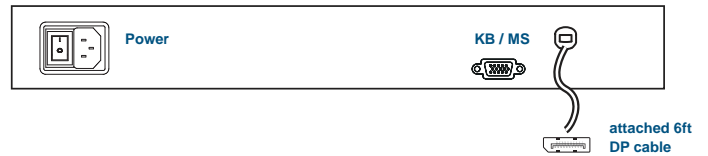

Product Specifications

Console Port	
Video input attached 6ft DP cable	Display port 1.2
KB / MS bundled 6ft cable : EKC-2	Drawer end : DB-15 (USB KB / MS) Server end : USB type A

LCD Panel	
Panel size (diagonal)	17.3"
Native resolution	3840 x 2160
Brightness (cd/m ²)	300
Contrast ratio (typ)	1000 : 1
Colors	16.7 M, 8-bit
Viewing angle (L/R/U/D)	89/89/89/89
Response time (ms)	16
Dot pitch (mm)	0.0995
Display area (mm)	382.12H x 214.94V
Surface treatment	Anti-glare
Surface hardness	3H
Backlight type	LED
MTBF (hrs)	20,000