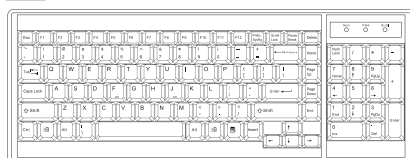

Gb G keyboard integrated with trackball