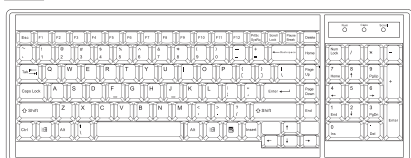

RKP2417K models w/ KVM

DP KVM		Remote	12-port
	0	0	RKP2417K - 1201P

DP USB KVM Cable	
Resolution	16:10 - max. 1920 x 1200
Support :	16:9 - max. 3840 x 2160 4:3 - max. 1600 x 1200
** Resolution related to LCD specification	
 CP - 6 (6 ft)	

Standard Keyboard

Ge G keyboard integrated with touchpad