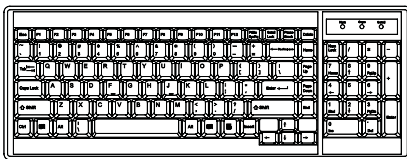

RKP7 / RKP9 models w/ KVM

X stands for 17" or 19" LCD size.

Matrix Cat6 KVM	IP	Remote	8-port	16-port	32-port
	1	1	-	RKPX - MUIP1613	RKPX - MUIP3213
2	1	-	RKPX - MUIP1624	RKPX - MUIP3224	
0	1	-	RKPX - MU1602	RKPX - MU3202	
0	2	-	RKPX - MU1603	RKPX - MU3203	
0	3	-	RKPX - MU1604	RKPX - MU3204	

Cat6 KVM	IP	Remote	8-port	16-port	32-port
	1	0	RKPX - UIP802	RKPX - UIP1602	RKPX - UIP3202
0	1	RKPX - U802	RKPX - U1602	RKPX - U3202	
0	0	RKPX - U801	RKPX - U1601	RKPX - U3201	

Cat6 KVM Dongle

DG - 100P
DP - USB dongle
DG - 100H
HDMI - USB dongle
DG - 100SD
DVI - USB dongle
DG - 100S
VGA - USB dongle
DG - 100
VGA - PS/2 dongle

Resolution 16:10 - max. 1920 x 1200
Support : 16:9 - max. 1920 x 1080
4:3 - max. 1600 x 1200
** Resolution related to LCD specification

DVI-D KVM	IP	Remote	12-port
	0	0	RKPX - 1201D

DVI-D USB KVM Cable

Resolution 16:10 - max. 1920 x 1200
Support : 16:9 - max. 1920 x 1080
4:3 - max. 1600 x 1200
** Resolution related to LCD specification

CI - 6 (6 ft)
CI - 15 (15 ft)

Matrix DB-15 KVM	IP	Remote	8-port	16-port
	1	1	RKPX - MIP813	RKPX - MIP1613
2	1	RKPX - MIP824	RKPX - MIP1624	
0	1	RKPX - M802	RKPX - M1602	
0	2	RKPX - M803	RKPX - M1603	
0	3	RKPX - M804	RKPX - M1604	

DB-15 VGA USB KVM Cable

CB - 6 (6 ft)   **CB - 10 (10 ft)**   **CB - 15 (15 ft)**

Resolution 16:10 - max. 1920 x 1200
Support : 16:9 - max. 1920 x 1080
4:3 - max. 1600 x 1200
** Resolution related to LCD specification

Combo DB-15 KVM	IP	Remote	8-port	16-port
	1	0	RKPX - IP802	RKPX - IP1602
0	1	RKPX - 802	RKPX - 1602	
0	0	RKPX - S801	RKPX - S1601	

Keyboard

G G keyboard

Supporting layouts

America		United States
EMEA		United Kingdom
		Germany
		France
		Spain
		Norway
Asia		Italy
		Russia
		Switzerland
		Netherlands
		Portugal
Asia		China
		Japan
		Korea
		Arabia
		Turkey