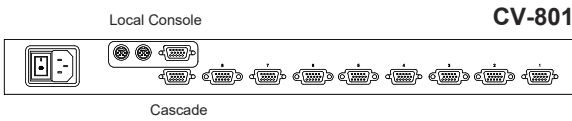

**PS2 KVM**

**Benefits**

- DB-15 KVM with 8 ports in 1U
- Local console & KVM ports support resolution up to 1920 x 1200
- Multi-platform for PC, server & Blade Server
- Port switching via OSD, front button & keyboard hotkeys
- Multi lingual OSD menu
- Hot pluggable, no software or drivers required
- Cascade levels up to 8 KVM switches

**Options**

- DC power options : 12V / 24V / 48V / 125V

**Basic Models - local console x 1**

KVM Port	
Port # :	8
Connector :	DB-15
Connectivity :	VGA + PS2 KB / MS 3-in-1 KVM cable ( 6 / 10 / 15 / 33 feet )
Resolution :	16:10 - max. 1920 x 1200 / 4:3 - max. 1600 x 1200
Local Console	
Graphic Connector :	1 x DB-15 VGA
Input device :	2 x PS2 for keyboard & mouse
Resolution :	16:10 - max. 1920 x 1200 / 4:3 - max. 1600 x 1200

**Physical**

Product (W x D x H)	443 x 171 x 44 mm 17.4 x 6.7 x 1.73 inch	
	Packing (W x D x H) 500 x 400 x 90 mm 19.7 x 15.7 x 3.5 inch	
Weight	Net	3 kg / 6.6 lb
	Gross	5 kg / 11 lb
Chassis color	Dark	
Chassis materials	Steel	