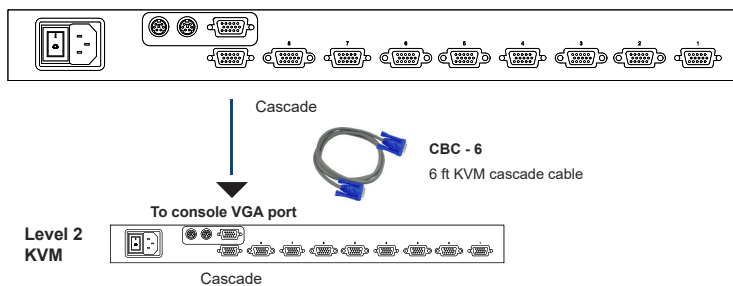

**PS2 KVM**

**Benefits**

- DB-15 KVM with 8 ports in 1U
- Local console & KVM ports support resolution up to 1920 x 1200
- Multi-platform for PC, server & Blade Server
- Port switching via OSD, front button & keyboard hotkeys
- Multi lingual OSD menu
- Hot pluggable, no software or drivers required
- Cascade levels up to 8 KVM switches

**Options**

- DC power options : 12V / 24V / 48V / 125V

**Basic Models - local console x 1**

KVM Port	
Port # :	8
Connector :	DB-15
Connectivity :	VGA + PS2 KB / MS 3-in-1 KVM cable ( 6 / 10 / 15 / 33 feet )
Resolution :	16:10 - max. 1920 x 1200 / 4:3 - max. 1600 x 1200
Local Console	
Graphic Connector :	1 x DB-15 VGA
Input device :	2 x PS2 for keyboard & mouse
Resolution :	16:10 - max. 1920 x 1200 / 4:3 - max. 1600 x 1200

**Local console & KVM port connection**

**KVM Cascade**

- 8-level cascade up to 64 servers
- KVM cascade via CBC-6
- 1st level KVM takes all control of slave KVMs

**Management**

Port switching	OSD, front button & keyboard hotkeys
Expansion	8-level cascade up to 64 servers