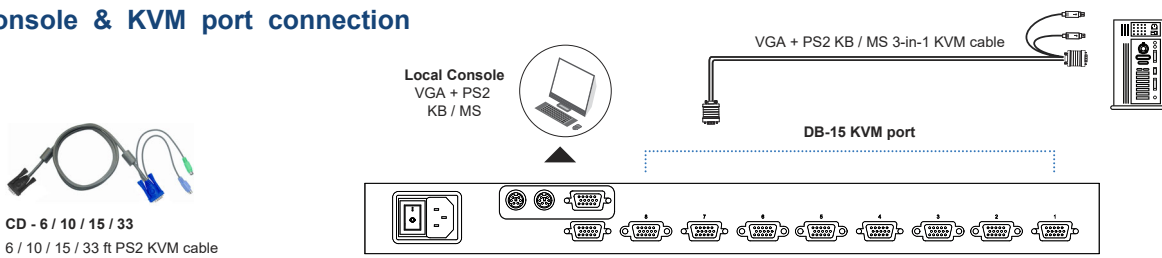

**Options**

- DC power options : 12V / 24V / 48V / 125V

**Basic Models - local console x 1**

KVM Port	
Port # :	8
Connector :	DB-15
Connectivity :	VGA + PS2 KB / MS 3-in-1 KVM cable ( 6 / 10 / 15 / 33 feet )
Resolution :	16:10 - max. 1920 x 1200 / 4:3 - max. 1600 x 1200
Local Console	
Graphic Connector :	1 x DB-15 VGA
Input device :	2 x PS2 for keyboard & mouse
Resolution :	16:10 - max. 1920 x 1200 / 4:3 - max. 1600 x 1200

**Local console & KVM port connection**

**KVM Cascade**

- 8-level cascade up to 64 servers
- KVM cascade via CBC-6
- 1st level KVM takes all control of slave KVMs

**Management**

Port switching	OSD, front button & keyboard hotkeys
Expansion	8-level cascade up to 64 servers

**Physical**

Product (W x D x H)	443 x 171 x 44 mm 17.4 x 6.7 x 1.73 inch	
	Packing (W x D x H) 500 x 400 x 90 mm 19.7 x 15.7 x 3.5 inch	
Weight	Net	3 kg / 6.6 lb
	Gross	5 kg / 11 lb
Chassis color	Dark	
Chassis materials	Steel	