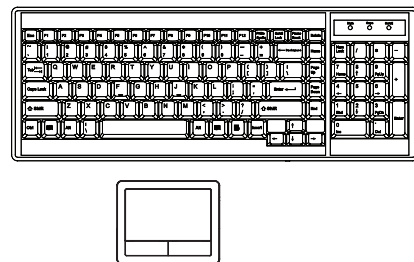

D117 / D119 models w/ KVM

X stands for 17" or 19" LCD-backlit LCD size.

2K KVM	IP	Remote	8-port
	0	0	D11X - 801D

2K KVM Cable

Resolution: 16:9 - max. 2560 x 1440
Support **: 16:10 - max. 1920 x 1200
4:3 - max. 1600 x 1200

DVI-D KVM	IP	Remote	12-port
	0	0	D11X - 1201D

DVI-D USB KVM Cable

Resolution: 16:10 - max. 1920 x 1200
Support **: 16:9 - max. 1920 x 1080
4:3 - max. 1600 x 1200

Cat6 Matrix KVM	IP	Remote	8-port	16-port	32-port
	1	1	-	D11X - MUIP1613	D11X - MUIP3213
	2	1	-	D11X - MUIP1624	D11X - MUIP3224
	0	1	-	D11X - MU1602	D11X - MU3202
	0	2	-	D11X - MU1603	D11X - MU3203
	0	3	-	D11X - MU1604	D11X - MU3204

Cat6 KVM Dongle

Resolution: 16:10 - max. 1920 x 1200
Support **: 16:9 - max. 1920 x 1080
4:3 - max. 1600 x 1200

Cat6 Combo KVM	IP	Remote	8-port	16-port	32-port
	1	0	D11X - UIP802	D11X - UIP1602	D11X - UIP3202
	0	1	D11X - U802	D11X - U1602	D11X - U3202
0	0	D11X - U801	D11X - U1601	D11X - U3201	

DB-15 Combo KVM	IP	Remote	8-port
	1	0	D11X - IP802
	0	1	D11X - 802
0	0	D11X - S801	

DB-15 VGA USB KVM Cable

Resolution: 16:10 - max. 1920 x 1200
Support **: 16:9 - max. 1920 x 1080
4:3 - max. 1600 x 1200

IP Console

Connector : RJ45
User management : 1 x active user, 15-user login
Network protocol : DHCP / BOOTP / DNS
Security : TLS 1.3, AES, LDAP, Active Directory (AD), HTTP(s)
Browser : Chrome, Firefox, Edge, etc.
Resolution : 16:9 - max. 1920 x 1080 / 16:10 - max. 1920 x 1200 / 4:3 - max. 1600 x 1200

Standard Keyboard

Ge G keyboard with touchpad

Supporting layouts

- **America** U.S.
- **EMEA** U.K. Germany France Russia Spain Italy
- **Asia** Japan Korea

Keyboard Options

* US layout only

Se S keyboard with touchpad