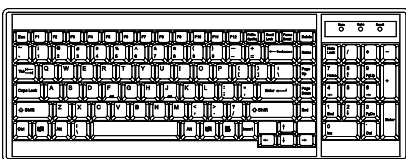

DVI-D KVM	IP	Remote	12-port
	0	0	D11X - 1201D

DVI-D USB KVM Cable

Resolution Support ** :

16:10 - max. 1920 x 1200

16:9 - max. 1920 x 1080

4:3 - max. 1600 x 1200

CI - 6 (6 ft)
CI - 15 (15 ft)

Cat6 Matrix KVM	IP	Remote	8-port	16-port	32-port
	1	1	-	D11X - MUIP1613	D11X - MUIP3213
2	1	-	D11X - MUIP1624	D11X - MUIP3224	
0	1	-	D11X - MU1602	D11X - MU3202	
0	2	-	D11X - MU1603	D11X - MU3203	
0	3	-	D11X - MU1604	D11X - MU3204	

Cat6 KVM Dongle

DG - 100C
USB-C dongle

DG - 100P
DP - USB dongle

DG - 100H
HDMI - USB dongle

DG - 100SD
DVI - USB dongle

DG - 100S
VGA - USB dongle

Resolution Support ** :

16:10 - max. 1920 x 1200

16:9 - max. 1920 x 1080

4:3 - max. 1600 x 1200

Cat6 Combo KVM	IP	Remote	8-port	16-port	32-port
	1	0	D11X - UIP802	D11X - UIP1602	D11X - UIP3202
0	1	D11X - U802	D11X - U1602	D11X - U3202	
0	0	D11X - U801	D11X - U1601	D11X - U3201	

DB-15 Combo KVM	IP	Remote	8-port
	1	0	D11X - IP802
0	1	D11X - 802	
0	0	D11X - S801	

DB-15 VGA USB KVM Cable

CB - 6 (6 ft)

CB - 10 (10 ft)

CB - 15 (15 ft)

Resolution Support ** :

16:10 - max. 1920 x 1200

16:9 - max. 1920 x 1080

4:3 - max. 1600 x 1200

IP Console

High Performance KVM Access Over IP

Connector :	RJ45
User management :	1 x active user, 15-user login
Network protocol :	DHCP / BOOTP / DNS
Security :	TLS 1.3, AES, LDAP, Active Directory (AD), HTTP(s)
Browser :	Chrome, Firefox, Edge, etc.
Resolution :	16:9 - max. 1920 x 1080 / 16:10 - max. 1920 x 1200 / 4:3 - max. 1600 x 1200

Standard Keyboard

Ge G keyboard with touchpad

Supporting layouts

America		U.S.
EMEA		U.K.
		Germany
		France
		Spain
		Italy
Asia		Japan
		Korea