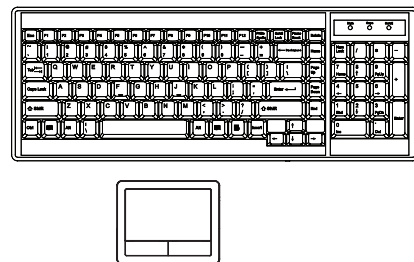

DVI-D KVM	IP	Remote	12-port
	0	0	D11X - 1201D

DVI-D USB KVM Cable

Resolution: 16:10 - max. 1920 x 1200
Support **: 16:9 - max. 1920 x 1080
4:3 - max. 1600 x 1200

CI - 6 (6 ft)
CI - 15 (15 ft)

Cat6 Matrix KVM	IP	Remote	8-port	16-port	32-port
	1	1	-	D11X - MUIP1613	D11X - MUIP3213
	2	1	-	D11X - MUIP1624	D11X - MUIP3224
	0	1	-	D11X - MU1602	D11X - MU3202
	0	2	-	D11X - MU1603	D11X - MU3203
	0	3	-	D11X - MU1604	D11X - MU3204

Cat6 KVM Dongle

DG - 100C
USB-C dongle

DG - 100P
DP - USB dongle

DG - 100H
HDMI - USB dongle

DG - 100SD
DVI - USB dongle

DG - 100S
VGA - USB dongle

Resolution: 16:10 - max. 1920 x 1200
Support **: 16:9 - max. 1920 x 1080
4:3 - max. 1600 x 1200

Cat6 Combo KVM	IP	Remote	8-port	16-port	32-port
	1	0	D11X - UIP802	D11X - UIP1602	D11X - UIP3202
	0	1	D11X - U802	D11X - U1602	D11X - U3202
0	0	D11X - U801	D11X - U1601	D11X - U3201	

DB-15 Combo KVM	IP	Remote	8-port
	1	0	D11X - IP802
	0	1	D11X - 802
0	0	D11X - S801	

DB-15 VGA USB KVM Cable

CB - 6 (6 ft)

CB - 10 (10 ft)

CB - 15 (15 ft)

Resolution: 16:10 - max. 1920 x 1200
Support **: 16:9 - max. 1920 x 1080
4:3 - max. 1600 x 1200

IP Console

High Performance KVM Access Over IP

Connector :	RJ45
User management :	1 x active user, 15-user login
Network protocol :	DHCP / BOOTP / DNS
Security :	TLS 1.3, AES, LDAP, Active Directory (AD), HTTP(s)
Browser :	Chrome, Firefox, Edge, etc.
Resolution :	16:9 - max. 1920 x 1080 / 16:10 - max. 1920 x 1200 / 4:3 - max. 1600 x 1200

Standard Keyboard

Ge G keyboard with touchpad

Supporting layouts

America	 U.S.
EMEA	U.K. Germany France Russia Spain Italy
Asia	Japan Korea

Keyboard Options

* US layout only

Se S keyboard with touchpad