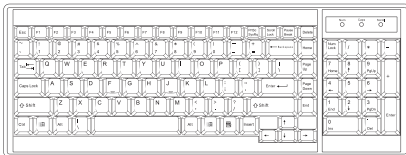

DVI-D KVM	IP	Remote	12-port
	0	0	DF117 - 1201D

DVI-D USB KVM Cable

Resolution Support **:

16:10 - max. 1920 x 1200

16:9 - max. 1920 x 1080

4:3 - max. 1600 x 1200

CI - 6 (6 ft)
CI - 15 (15 ft)

Cat6 Matrix KVM	IP	Remote	8-port	16-port	32-port
	1	1	-	DF117 - MU1P1613	DF117 - MU1P3213
	2	1	-	DF117 - MU1P1624	DF117 - MU1P3224
	0	1	-	DF117 - MU1602	DF117 - MU3202
	0	2	-	DF117 - MU1603	DF117 - MU3203
	0	3	-	DF117 - MU1604	DF117 - MU3204

Cat6 KVM Dongle

DG - 100C
USB-C dongle

DG - 100P
DP - USB dongle

DG - 100H
HDMI - USB dongle

DG - 100SD
DVI - USB dongle

DG - 100S
VGA - USB dongle

Resolution Support **:

16:10 - max. 1920 x 1200

16:9 - max. 1920 x 1080

4:3 - max. 1600 x 1200

Cat6 Combo KVM	IP	Remote	8-port	16-port	32-port
	1	0	DF117 - UIP802	DF117 - UIP1602	DF117 - UIP3202
	0	1	DF117 - U802	DF117 - U1602	DF117 - U3202
	0	0	DF117 - U801	DF117 - U1601	DF117 - U3201

DB-15 Combo KVM	IP	Remote	8-port
	1	0	DF117 - IP802
	0	1	DF117 - 802
	0	0	DF117 - S801

DB-15 VGA USB KVM Cable

CB - 6 (6 ft)

CB - 10 (10 ft)

CB - 15 (15 ft)

Resolution Support **:

16:10 - max. 1920 x 1200

16:9 - max. 1920 x 1080

4:3 - max. 1600 x 1200

IP Console

High Performance KVM Access Over IP

Connector :	RJ45
User management :	1 x active user, 15-user login
Network protocol :	DHCP / BOOTP / DNS
Security :	TLS 1.3, AES, LDAP, Active Directory (AD), HTTP(s)
Browser :	Chrome, Firefox, Edge, etc.
Resolution :	16:9 - max. 1920 x 1080 / 16:10 - max. 1920 x 1200 / 4:3 - max. 1600 x 1200

Standard Keyboard

Ge G keyboard with touchpad

Supporting layouts

America	 U.S.
EMEA	U.K. Germany France Spain Italy
Asia	Japan Korea

Keyboard Options

* US layout only

Se S keyboard with touchpad