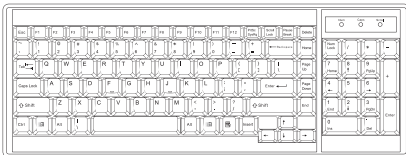

DVI-D KVM	IP	Remote	12-port
	0	0	DF117 - 1201D

DVI-D USB KVM Cable

Resolution Support **: 16:10 - max. 1920 x 1200
16:9 - max. 1920 x 1080
4:3 - max. 1600 x 1200

CI - 6 (6 ft)
CI - 15 (15 ft)

Cat6 Matrix KVM	IP	Remote	8-port	16-port	32-port
	1	1	-	DF117 - MUIP1613	DF117 - MUIP3213
	2	1	-	DF117 - MUIP1624	DF117 - MUIP3224
	0	1	-	DF117 - MU1602	DF117 - MU3202
	0	2	-	DF117 - MU1603	DF117 - MU3203
	0	3	-	DF117 - MU1604	DF117 - MU3204

Cat6 KVM Dongle

DG - 100P
DP - USB dongle

DG - 100H
HDMI - USB dongle

DG - 100SD
DVI - USB dongle

DG - 100S
VGA - USB dongle

DG - 100
VGA - PS/2 dongle

Resolution Support **: 16:10 - max. 1920 x 1200
16:9 - max. 1920 x 1080
4:3 - max. 1600 x 1200

Cat6 Combo KVM	IP	Remote	8-port	16-port	32-port
	1	0	DF117 - UIP802	DF117 - UIP1602	DF117 - UIP3202
	0	1	DF117 - U802	DF117 - U1602	DF117 - U3202
0	0	DF117 - U801	DF117 - U1601	DF117 - U3201	

DB-15 Matrix KVM	IP	Remote	8-port	16-port
	1	1	DF117 - MIP813	DF117 - MIP1613
	2	1	DF117 - MIP824	DF117 - MIP1624
	0	1	DF117 - M802	DF117 - M1602
	0	2	DF117 - M803	DF117 - M1603
0	3	DF117 - M804	DF117 - M1604	

DB-15 VGA USB KVM Cable

CB - 6 (6 ft)

CB - 10 (10 ft)

CB - 15 (15 ft)

Resolution Support **: 16:10 - max. 1920 x 1200
16:9 - max. 1920 x 1080
4:3 - max. 1600 x 1200

DB-15 Combo KVM	IP	Remote	8-port	16-port
	1	0	DF117 - IP802	DF117 - IP1602
	0	1	DF117 - 802	DF117 - 1602
0	0	DF117 - S801	DF117 - S1601	

Standard Keyboard

Ge G keyboard integrated with touchpad

Supporting layouts

America United States

EMEA United Kingdom Germany France Spain Italy

Asia Japan Korea

Keyboard Options

* US layout only

Me Mac keyboard with touchpad

Se S keyboard with touchpad