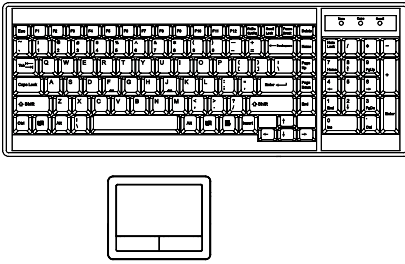

Standard Keyboard

Ge G keyboard with touchpad

Supporting layouts

- **America** U.S.
- **EMEA** U.K. Germany France Russia Spain Italy
- **Asia** Japan Korea

Keyboard Options

* US layout only

Se S keyboard with touchpad