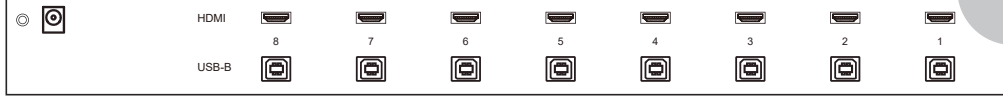

DK117 models w/ KVM

4K 60Hz KVM	IP	Remote	8-port
	0	0	DK117 - 801K

back

** Resolution related to LED-backlit LCD specification

4K KVM Cable	
CK - 6P (6 ft) DP KVM cable	CK - 6H (6 ft) HDMI KVM cable
Resolution	16:9 - max. 3840 x 2160
Support ** :	16:10 - max. 1920 x 1200
	4:3 - max. 1600 x 1200