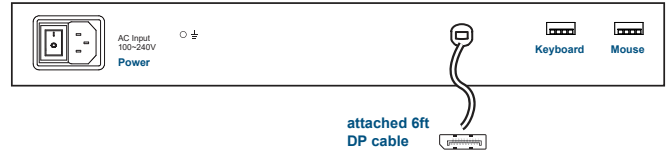

Benefits

- ▶ 1U 17" 4K LED-backlit LCD console drawer
- ▶ Dual slide - LCD and keyboard slide independently
- ▶ 3840 x 2160@60Hz native resolution / 16.7M colors (8-bit)
- ▶ 2560 x 1440 @60Hz QHD resolution support
- ▶ 1920 x 1080 & 1920 x 1200 resolution support
- ▶ 104-key USB keyboard with touchpad
- ▶ Display port 1.2 video input / USB KB/MS
- ▶ Built-in dual stereo speakers
- ▶ One Man installation design
- ▶ Enhanced aesthetics with molded front handle and two point lock
- ▶ 2-year standard warranty (upgradable up to 5 years)
- ▶ TAA Compliant

Options

- HDMI 2.0 video input (**HDMI**)
- 3G / HD / SD-SDI Broadcast-grade input (**SDI**)
- DC power : 12V / 24V / 48V / 125V / 250V
- SUN Micro keyboard option

Product Specifications

Console Port

Video input attached 6ft DP cable	Display port 1.2
KB / MS bundled 6ft USB cable x 2	USB type A