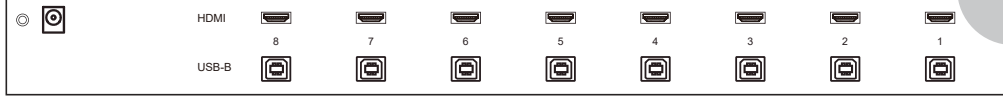

DK117 models w/ KVM

4K 60Hz KVM	IP	Remote	8-port
	0	0	DK117 - 801K

back

** Resolution related to LCD specification

4K KVM Cable	
CK - 6P (6 ft) DP KVM cable	CK - 6D (6 ft) DVI-D KVM cable
Resolution	16:9 - max. 3840 x 2160
Support ** :	16:10 - max. 1920 x 1200
	4:3 - max. 1600 x 1200