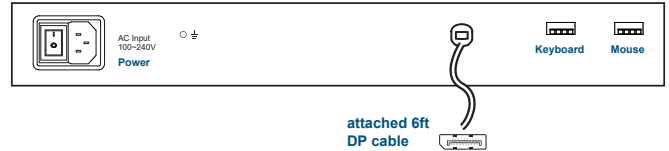

### Benefits

- ▶ 1U 17" 4K LCD console drawer
- ▶ Dual slide - LCD and keyboard slide independently
- ▶ 3840 x 2160@60Hz native resolution / 16.7M colors ( 8-bit )
- ▶ 2560 x 1440 @60Hz QHD resolution support
- ▶ 1920 x 1080 & 1920 x 1200 resolution support
- ▶ 104-key USB keyboard with touchpad
- ▶ Display port 1.2 video input / USB KB/MS
- ▶ Built-in dual stereo speakers
- ▶ One Man installation design
- ▶ Enhanced aesthetics with molded front handle and two point lock
- ▶ 2-year standard warranty ( upgradable up to 5 years )

### Options

- HDMI 2.0 video input ( **HDMI** )
- 3G / HD / SD-SDI Broadcast-grade input ( **SDI** )
- DC power : 12V / 24V / 48V / 125V / 250V
- SUN Micro keyboard option