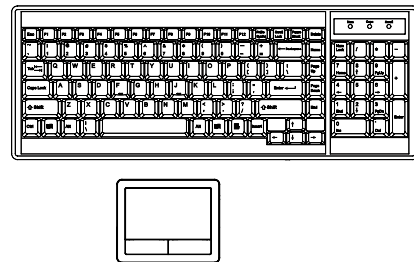

DVI-D KVM	IP	Remote	12-port
	0	0	DX117 - 1201D

DVI-D USB KVM Cable

Resolution: 16:10 - max. 1920 x 1200
Support **: 16:9 - max. 1920 x 1080
4:3 - max. 1600 x 1200

CI - 6 (6 ft)
CI - 15 (15 ft)

Cat6 Matrix KVM	IP	Remote	8-port	16-port	32-port
	1	1	-	DX117 - MUIP1613	DX117 - MUIP3213
	2	1	-	DX117 - MUIP1624	DX117 - MUIP3224
	0	1	-	DX117 - MU1602	DX117 - MU3202
	0	2	-	DX117 - MU1603	DX117 - MU3203
	0	3	-	DX117 - MU1604	DX117 - MU3204

Cat6 KVM Dongle

DG - 100C USB-C dongle
DG - 100P DP - USB dongle
DG - 100H HDMI - USB dongle
DG - 100SD DVI - USB dongle
DG - 100S VGA - USB dongle

Resolution: 16:10 - max. 1920 x 1200
Support **: 16:9 - max. 1920 x 1080
4:3 - max. 1600 x 1200

Cat6 Combo KVM	IP	Remote	8-port	16-port	32-port
	1	0	DX117 - UIP802	DX117 - UIP1602	DX117 - UIP3202
	0	1	DX117 - U802	DX117 - U1602	DX117 - U3202
	0	0	DX117 - U801	DX117 - U1601	DX117 - U3201

DB-15 Combo KVM	IP	Remote	8-port
	1	0	DX117 - IP802
	0	1	DX117 - 802
	0	0	DX117 - S801

DB-15 VGA USB KVM Cable

Resolution: 16:10 - max. 1920 x 1200
Support **: 16:9 - max. 1920 x 1080
4:3 - max. 1600 x 1200

CB - 6 (6 ft)
CB - 10 (10 ft)
CB - 15 (15 ft)

IP Console

Connector : RJ45
User management : 1 x active user, 15-user login
Network protocol : DHCP / BOOTP / DNS
Security : TLS 1.3, AES, LDAP, Active Directory (AD), HTTP(s)
Browser : Chrome, Firefox, Edge, etc.
Resolution : 16:9 - max. 1920 x 1080 / 16:10 - max. 1920 x 1200 / 4:3 - max. 1600 x 1200

Standard Keyboard

Ge G keyboard with touchpad

Supporting layouts

America U.S.

EMEA U.K. Germany France Russia Spain Italy

Asia Japan Korea

Keyboard Options

* US layout only

Se S keyboard with touchpad