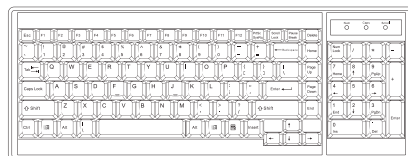

Cat6 Matrix KVM	IP	Remote	8-port	16-port	32-port
	1	1	-	F117 - MUIP1613	F117 - MUIP3213
	2	1	-	F117 - MUIP1624	F117 - MUIP3224
	0	1	-	F117 - MU1602	F117 - MU3202
	0	2	-	F117 - MU1603	F117 - MU3203
	0	3	-	F117 - MU1604	F117 - MU3204

Cat6 KVM Dongle

DG - 100C
USB-C dongle

DG - 100P
DP - USB dongle

DG - 100H
HDMI - USB dongle

DG - 100SD
DVI - USB dongle

DG - 100S
VGA - USB dongle

Resolution: 16:10 - max. 1920 x 1200
Support **: 16:9 - max. 1920 x 1080
4:3 - max. 1600 x 1200

Cat6 Combo KVM	IP	Remote	8-port	16-port	32-port
	1	0	F117 - UIP802	F117 - UIP1602	F117 - UIP3202
	0	1	F117 - U802	F117 - U1602	F117 - U3202
	0	0	F117 - U801	F117 - U1601	F117 - U3201

DB-15 Combo KVM	IP	Remote	8-port	16-port
	1	0	F117 - IP802	F117 - IP1602
	0	1	F117 - 802	F117 - 1602
	0	0	F117 - S801	F117 - S1601

DB-15 VGA USB KVM Cable

CB - 6 (6 ft)

CB - 10 (10 ft)

CB - 15 (15 ft)

Resolution: 16:10 - max. 1920 x 1200
Support **: 16:9 - max. 1920 x 1080
4:3 - max. 1600 x 1200

DB-15 USB Hub KVM	IP	Remote	8-port
	1	0	F117 - IP802H
	0	1	F117 - 802H
	0	0	F117 - 801H

IP Console

High Performance KVM Access Over IP

Connector :	RJ45
User management :	1 x active user, 15-user login
Network protocol :	DHCP / BOOTP / DNS
Security :	TLS 1.3, AES, LDAP, Active Directory (AD), HTTP(s)
Browser :	Chrome, Firefox, Edge, etc.
Resolution :	16:9 - max. 1920 x 1080 / 16:10 - max. 1920 x 1200 / 4:3 - max. 1600 x 1200

Standard Keyboard

Ge G keyboard with touchpad

Gb G keyboard with trackball

Supporting layouts

America	 U.S.
EMEA	 U.K. Germany France Russia Spain Italy
Asia	 Japan Korea

Keyboard Options

* US layout only

Se S keyboard with touchpad

Sb S keyboard with trackball