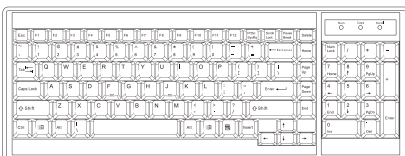

Cat6 Matrix KVM	IP	Remote	8-port	16-port	32-port
	1	1	-	F117 - MUIP1613	F117 - MUIP3213
	2	1	-	F117 - MUIP1624	F117 - MUIP3224
	0	1	-	F117 - MU1602	F117 - MU3202
	0	2	-	F117 - MU1603	F117 - MU3203
	0	3	-	F117 - MU1604	F117 - MU3204

Cat6 KVM Dongle

DG - 100C
USB-C dongle

DG - 100P
DP - USB dongle

DG - 100H
HDMI - USB dongle

DG - 100SD
DVI - USB dongle

DG - 100S
VGA - USB dongle

Resolution: 16:10 - max. 1920 x 1200
Support **: 16:9 - max. 1920 x 1080
4:3 - max. 1600 x 1200

Cat6 Combo KVM	IP	Remote	8-port	16-port	32-port
	1	0	F117 - UIP802	F117 - UIP1602	F117 - UIP3202
	0	1	F117 - U802	F117 - U1602	F117 - U3202
	0	0	F117 - U801	F117 - U1601	F117 - U3201

DB-15 Combo KVM	IP	Remote	8-port	16-port
	1	0	F117 - IP802	F117 - IP1602
	0	1	F117 - 802	F117 - 1602
	0	0	F117 - S801	F117 - S1601

DB-15 VGA USB KVM Cable

CB - 6 (6 ft)

CB - 10 (10 ft)

CB - 15 (15 ft)

Resolution: 16:10 - max. 1920 x 1200
Support **: 16:9 - max. 1920 x 1080
4:3 - max. 1600 x 1200

DB-15 USB Hub KVM	IP	Remote	8-port
	1	0	F117 - IP802H
	0	1	F117 - 802H
	0	0	F117 - 801H

IP Console

High Performance KVM Access Over IP

Connector :	RJ45
User management :	1 x active user, 15-user login
Network protocol :	DHCP / BOOTP / DNS
Security :	TLS 1.3, AES, LDAP, Active Directory (AD), HTTP(s)
Browser :	Chrome, Firefox, Edge, etc.
Resolution :	16:9 - max. 1920 x 1080 / 16:10 - max. 1920 x 1200 / 4:3 - max. 1600 x 1200

Standard Keyboard

Ge G keyboard with touchpad

Gb G keyboard with trackball

Supporting layouts

America	 U.S.
EMEA	 U.K. Germany France Russia Spain Italy
Asia	 Japan Korea

Keyboard Options

* US layout only

Se S keyboard with touchpad

Sb S keyboard with trackball