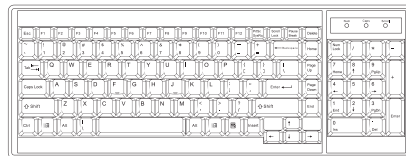

Cat6 Matrix KVM	IP	Remote	8-port	16-port	32-port
	1	1	-	HF117 - MUIP1613	HF117 - MUIP3213
	2	1	-	HF117 - MUIP1624	HF117 - MUIP3224
	0	1	-	HF117 - MU1602	HF117 - MU3202
	0	2	-	HF117 - MU1603	HF117 - MU3203
	0	3	-	HF117 - MU1604	HF117 - MU3204

Cat6 KVM Dongle

DG - 100C
USB-C dongle

DG - 100P
DP - USB dongle

DG - 100H
HDMI - USB dongle

DG - 100SD
DVI - USB dongle

DG - 100S
VGA - USB dongle

Resolution : 16:10 - max. 1920 x 1200
Support **: 16:9 - max. 1920 x 1080
4:3 - max. 1600 x 1200

Cat6 Combo KVM	IP	Remote	8-port	16-port	32-port
	1	0	HF117 - UIP802	HF117 - UIP1602	HF117 - UIP3202
	0	1	HF117 - U802	HF117 - U1602	HF117 - U3202
	0	0	HF117 - U801	HF117 - U1601	HF117 - U3201

DB-15 Combo KVM	IP	Remote	8-port	16-port
	1	0	HF117 - IP802	HF117 - IP1602
	0	1	HF117 - 802	HF117 - 1602
0	0	HF117 - S801	HF117 - S1601	

DB-15 VGA USB KVM Cable

CB - 6 (6 ft)

CB - 10 (10 ft)

CB - 15 (15 ft)

Resolution : 16:10 - max. 1920 x 1200
Support **: 16:9 - max. 1920 x 1080
4:3 - max. 1600 x 1200

DB-15 USB Hub KVM	IP	Remote	8-port
	1	0	HF117 - IP802H
	0	1	HF117 - 802H
0	0	HF117 - 801H	

IP Console

High Performance KVM Access Over IP

Connector :	RJ45
User management :	1 x active user, 15-user login
Network protocol :	DHCP / BOOTP / DNS
Security :	TLS 1.3, AES, LDAP, Active Directory (AD), HTTP(s)
Browser :	Chrome, Firefox, Edge, etc.
Resolution :	16:9 - max. 1920 x 1080 / 16:10 - max. 1920 x 1200 / 4:3 - max. 1600 x 1200

Standard Keyboard

Ge G keyboard with touchpad

Gb G keyboard with trackball

Supporting layouts

America	 U.S.
EMEA	U.K. Germany France Russia Spain Italy
Asia	Japan Korea

Keyboard Options

* US layout only

Se S keyboard with touchpad

Sb S keyboard with trackball