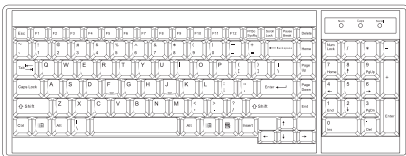

Cat6 Matrix KVM	IP	Remote	8-port	16-port	32-port
	1	1	-	HF117 - MUIP1613	HF117 - MUIP3213
	2	1	-	HF117 - MUIP1624	HF117 - MUIP3224
	0	1	-	HF117 - MU1602	HF117 - MU3202
	0	2	-	HF117 - MU1603	HF117 - MU3203
	0	3	-	HF117 - MU1604	HF117 - MU3204

Cat6 KVM Dongle

DG - 100C
USB-C dongle

DG - 100P
DP - USB dongle

DG - 100H
HDMI - USB dongle

DG - 100SD
DVI - USB dongle

DG - 100S
VGA - USB dongle

Resolution : 16:10 - max. 1920 x 1200
Support **: 16:9 - max. 1920 x 1080
4:3 - max. 1600 x 1200

Cat6 Combo KVM	IP	Remote	8-port	16-port	32-port
	1	0	HF117 - UIP802	HF117 - UIP1602	HF117 - UIP3202
	0	1	HF117 - U802	HF117 - U1602	HF117 - U3202
	0	0	HF117 - U801	HF117 - U1601	HF117 - U3201

DB-15 Combo KVM	IP	Remote	8-port	16-port
	1	0	HF117 - IP802	HF117 - IP1602
	0	1	HF117 - 802	HF117 - 1602
0	0	HF117 - S801	HF117 - S1601	

DB-15 VGA USB KVM Cable

CB - 6 (6 ft)

CB - 10 (10 ft)

CB - 15 (15 ft)

Resolution : 16:10 - max. 1920 x 1200
Support **: 16:9 - max. 1920 x 1080
4:3 - max. 1600 x 1200

DB-15 USB Hub KVM	IP	Remote	8-port
	1	0	HF117 - IP802H
	0	1	HF117 - 802H
0	0	HF117 - 801H	

IP Console

High Performance KVM Access Over IP

Connector :	RJ45
User management :	1 x active user, 15-user login
Network protocol :	DHCP / BOOTP / DNS
Security :	TLS 1.3, AES, LDAP, Active Directory (AD), HTTP(s)
Browser :	Chrome, Firefox, Edge, etc.
Resolution :	16:9 - max. 1920 x 1080 / 16:10 - max. 1920 x 1200 / 4:3 - max. 1600 x 1200

Standard Keyboard

Ge G keyboard with touchpad

Gb G keyboard with trackball

Supporting layouts

America	 U.S.
EMEA	U.K. Germany France Russia Spain Italy
Asia	Japan Korea

Keyboard Options

* US layout only

Se S keyboard with touchpad

Sb S keyboard with trackball