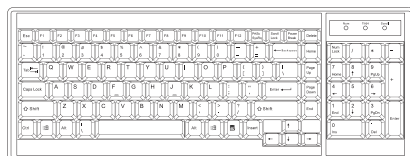

Gb G keyboard with trackball