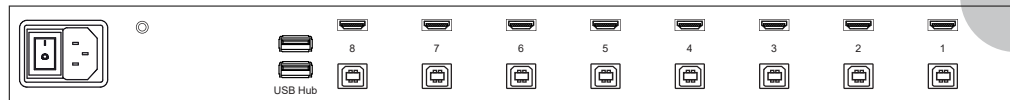

K123 models w/ KVM

For right side open - Add **R** at the end of the model no.
sample : K123-801**KR**

HDMI KVM	IP	Remote	8-port
0	0	0	K123 - 801K

** Resolution related to LED-backlit LCD specification

HDMI KVM Cable	
CK - 6P (6 ft) DP KVM cable	CK - 6H (6 ft) HDMI KVM cable
Resolution	16:9 - max. 3840 x 2160
Support ** :	16:10 - max. 1920 x 1200
	4:3 - max. 1600 x 1200