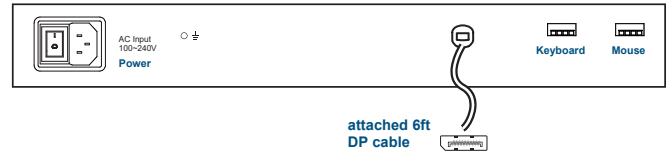

Product Specifications

Console Port	
Video input attached 6ft DP cable	Display port 1.2
KB / MS bundled 6ft USB cable x 2	USB type A

Video Option		
Digital	HDMI	HDMI 2.0 / HDCP 2.2

LED-backlit LCD Panel	
Panel size (diagonal)	23.8"
Native resolution	3840 x 2160@60Hz
Brightness (cd/m²)	250
Contrast ratio (typ)	1000 : 1
Colors	1.07 Billion, 10-bit
Viewing angle (L/R/U/D)	89/89/89/89
Response time (ms)	25
Dot pitch (mm)	0.13725
Display area (mm)	527.04H x 296.46V
Surface treatment	Anti-glare
Surface hardness	3H
Backlight type	LED
MTBF (hrs)	30,000

Power		
Input	Auto-sensing 100 to 240VAC, 50 / 60Hz	
Consumption (console / KVM)	Screen on	Max. 55W / Max. 66W
	Power saving mode	Max. 2W / Max. 18W
	Power button off	Max. 1W / Nil

Physical			
Product (W x D x H)	Single console	442 x 690 x 44 mm 17.4 x 27.2 x 1.73 inch	
	Console w/ KVM	442 x 750 x 44 mm 17.4 x 29.5 x 1.73 inch	
Packing (W x D x H)	Single console / Console w/ KVM	590 x 965 x 136 mm 23.2 x 38 x 5.4 inch	
	Net weight	Single console	15.3 kg / 33.7 lb
Console w/ KVM		16.1kg / 35.4 lb	
Gross weight	Single console	19.5 kg / 42.9 lb	
	Console w/ KVM	22 kg / 48.4 lb	

* All dimensions stated are subject to change if options are selected / integrated to base model part codes

Environment	
Operating temp.	0 to 55°C degree
Storage temp.	-20 to 60°C degree
Operating humidity	10~90%, non-condensing
Storage humidity	5 ~90%, non-condensing
Operating altitude	16,000 ft
Non-operating altitude	40,000 ft
Shock	10G acceleration (11ms duration)
Vibration	10~300Hz 0.5G RMS random vibration

Mounting Distance	
Single console drawer	670 ~ 900 mm 26.4 ~ 35.4 inch
Console w/ KVM drawer	670 ~ 980 mm 26.4 ~ 38.6 inch

Compliance	
EMC	FCC & CE
Safety	CE / LVD & UKCA
Environment	REACH & RoHS3 / WEEE