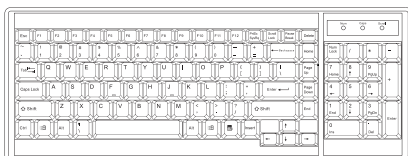

Standard Keyboard

Ge G keyboard with touchpad