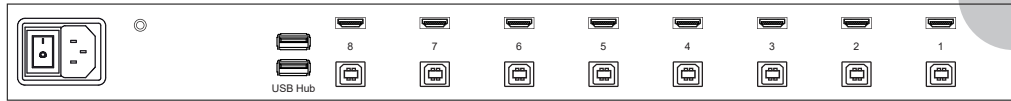

K123 models w/ KVM

For right side open - Add **R** at the end of the model no.
sample : K123-801KR

4K 60Hz KVM	IP	Remote	8-port
	0	0	K123 - 801K

back

** Resolution related to LCD specification

4K KVM Cable	
CK - 6P (6 ft) DP KVM cable	CK - 6H (6 ft) HDMI KVM cable
Resolution 16:9 - max. 3840 x 2160	
Support ** : 16:10 - max. 1920 x 1200	
4:3 - max. 1600 x 1200