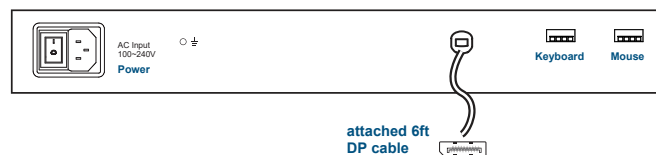

Model (left side open)	Model (right side open)
K123	K123R

Benefits

- ▶ 1U 23" 4K LCD console drawer
- ▶ 3840 x 2160@60Hz native resolution / 1.07B colors (10-bit)
- ▶ 2560 x 1440@60Hz QHD resolution support
- ▶ 1920 x 1080 & 1920 x 1200 resolution support
- ▶ Display port 1.2 video input / USB KB/MS
- ▶ 104-key USB keyboard with either touchpad or trackball
- ▶ Built-in dual stereo speakers
- ▶ One Man installation design
- ▶ Enhanced aesthetics with new molded front panel and 2-point lock
- ▶ 2-year standard warranty (upgradable up to 5 years)

Options

- HDMI 2.0 video input (**HDMI**)
- 3G / HD / SD-SDI Broadcast-grade input (**SDI**)
- Front USB hub port for device access (**USB**)
- DC power : 12V / 24V / 48V / 125V / 250V
- SUN Micro keyboard option

Product Specifications

Console Port	
Video input attached 6ft DP cable	Display port 1.2
KB / MS bundled 6ft USB cable x 2	USB type A

Video Option		
Digital	HDMI	HDMI 2.0 / HDCP 2.2

LCD Panel	
Panel size (diagonal)	23.8"
Native resolution	3840 x 2160@60Hz
Brightness (cd/m ²)	250
Contrast ratio (typ)	1000 : 1
Colors	1.07 Billion, 10-bit
Viewing angle (L/R/U/D)	89/89/89/89
Response time (ms)	25
Dot pitch (mm)	0.13725
Display area (mm)	527.04H x 296.46V
Surface treatment	Anti-glare
Surface hardness	3H
Backlight type	LED
MTBF (hrs)	30,000