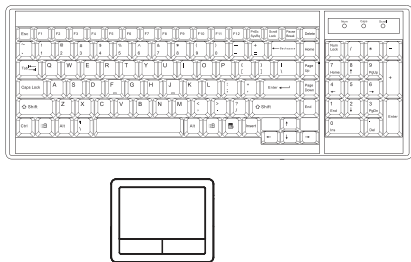

Standard Keyboard

Ge G keyboard with touchpad

Gb G keyboard iwith trackball

Supporting layouts

America		U.S.
EMEA		Germany
		France
		Russia
		Spain
		Italy
Asia		Japan
		Korea

Keyboard Options

* US layout only

Se S keyboard with touchpad

Sb S keyboard with trackball