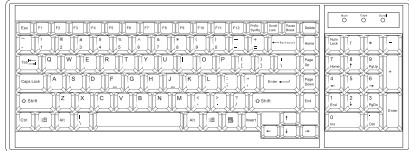

Standard Keyboard

Ge G keyboard with touchpad