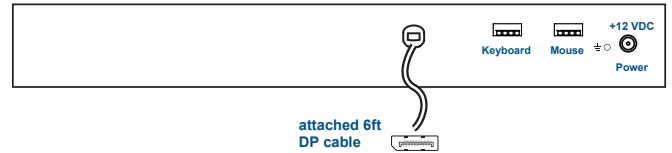

### Product Specifications

Console Port	
Video input attached 6ft DP cable	Display port 1.2
KB / MS bundled 6ft USB cable x 2	USB type A

LED-backlit LCD Panel	
Panel size ( diagonal )	17.3"
Native resolution	3840 x 2160@60Hz
Brightness ( cd/m <sup>2</sup> )	400
Contrast ratio ( typ )	1000 : 1
Colors	16.7 M, 8-bit
Viewing angle ( L/R/U/D )	89/89/89/89
Response time ( ms )	16
Dot pitch ( mm )	0.0995
Display area ( mm )	382.12H x 214.94V
Surface treatment	Anti-glare
Surface hardness	3H
Backlight type	LED
MTBF ( hrs )	15,000