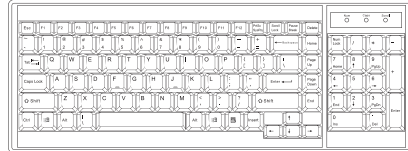

Gb G keyboard with trackball