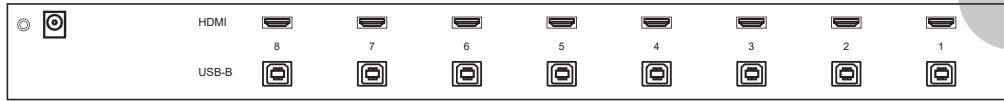

K1417 models w/ KVM

4K 60Hz KVM	IP	Remote	8-port
	0	0	K1417 - 801K

** Resolution related to LED-backlit LCD specification

4K KVM Cable	
CK - 6P (6 ft) DP KVM cable	CK - 6H (6 ft) HDMI KVM cable
Resolution	16:9 - max. 3840 x 2160
Support ** :	16:10 - max. 1920 x 1200
	4:3 - max. 1600 x 1200