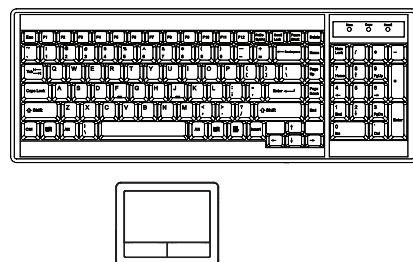

DVI-D KVM	IP	Remote	12-port
	0	0	L120 - 1201D

DVI-D USB KVM Cable

Resolution : 16:10 - max. 1920 x 1200
Support **: 16:9 - max. 1920 x 1080
4:3 - max. 1600 x 1200

CI - 6 (6 ft)
CI - 15 (15 ft)

Cat6 Matrix KVM	IP	Remote	8-port	16-port	32-port
	1	1	-	L120 - MUIP1613	L120 - MUIP3213
	2	1	-	L120 - MUIP1624	L120 - MUIP3224
	0	1	-	L120 - MU1602	L120 - MU3202
	0	2	-	L120 - MU1603	L120 - MU3203
	0	3	-	L120 - MU1604	L120 - MU3204

Cat6 KVM Dongle

DG - 100C
USB-C dongle

DG - 100P
DP - USB dongle

DG - 100H
HDMI - USB dongle

DG - 100SD
DVI - USB dongle

DG - 100S
VGA - USB dongle

Resolution : 16:10 - max. 1920 x 1200
Support **: 16:9 - max. 1920 x 1080
4:3 - max. 1600 x 1200

Cat6 Combo KVM	IP	Remote	8-port	16-port	32-port
	1	0	L120 - UIP802	L120 - UIP1602	L120 - UIP3202
	0	1	L120 - U802	L120 - U1602	L120 - U3202
	0	0	L120 - U801	L120 - U1601	L120 - U3201

DB-15 Combo KVM	IP	Remote	8-port	16-port
	1	0	L120 - IP802	L120 - IP1602
	0	1	L120 - 802	L120 - 1602
	0	0	L120 - S801	L120 - S1601

DB-15 VGA USB KVM Cable

CB - 6 (6 ft)

CB - 10 (10 ft)

CB - 15 (15 ft)

Resolution : 16:10 - max. 1920 x 1200
Support **: 16:9 - max. 1920 x 1080
4:3 - max. 1600 x 1200

IP Console

High Performance KVM Access Over IP

Connector :	RJ45
User management :	1 x active user, 15-user login
Network protocol :	DHCP / BOOTP / DNS
Security :	TLS 1.3, AES, LDAP, Active Directory (AD), HTTP(s)
Browser :	Chrome, Firefox, Edge, etc.
Resolution :	16:9 - max. 1920 x 1080 / 16:10 - max. 1920 x 1200 / 4:3 - max. 1600 x 1200

Standard Keyboard

Ge G keyboard with touchpad

Supporting layouts

America	 U.S.
EMEA	 U.K. Germany France Spain Italy
Asia	 Japan Korea