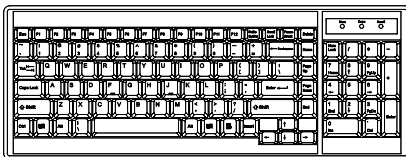

2K KVM Cable

CH - 6D (6 ft)
DVI-D KVM cable

CH - 6H (6 ft)
HDMI KVM cable

Resolution: 16:9 - max. 2560 x 1440
Support **: 16:10 - max. 1920 x 1200
4:3 - max. 1600 x 1200

DVI-D KVM	IP	Remote	12-port
	0	0	L120 - 1201D

DVI-D USB KVM Cable

Resolution: 16:10 - max. 1920 x 1200
Support **: 16:9 - max. 1920 x 1080
4:3 - max. 1600 x 1200

CI - 6 (6 ft)
CI - 15 (15 ft)

Cat6 Matrix KVM	IP	Remote	8-port	16-port	32-port
	1	1	-	L120 - MUIP1613	L120 - MUIP3213
	2	1	-	L120 - MUIP1624	L120 - MUIP3224
	0	1	-	L120 - MU1602	L120 - MU3202
	0	2	-	L120 - MU1603	L120 - MU3203
	0	3	-	L120 - MU1604	L120 - MU3204

Cat6 KVM Dongle

DG - 100P
DP - USB dongle

DG - 100H
HDMI - USB dongle

DG - 100SD
DVI - USB dongle

DG - 100S
VGA - USB dongle

DG - 100
VGA - PS/2 dongle

Resolution: 16:10 - max. 1920 x 1200
Support **: 16:9 - max. 1920 x 1080
4:3 - max. 1600 x 1200

Cat6 Combo KVM	IP	Remote	8-port	16-port	32-port
	1	0	L120 - UIP802	L120 - UIP1602	L120 - UIP3202
	0	1	L120 - U802	L120 - U1602	L120 - U3202
	0	0	L120 - U801	L120 - U1601	L120 - U3201

DB-15 Matrix KVM	IP	Remote	8-port	16-port
	1	1	L120 - MIP813	L120 - MIP1613
	2	1	L120 - MIP824	L120 - MIP1624
	0	1	L120 - M802	L120 - M1602
	0	2	L120 - M803	L120 - M1603
0	3	L120 - M804	L120 - M1604	

DB-15 VGA USB KVM Cable

CB - 6 (6 ft)

CB - 10 (10 ft)

CB - 15 (15 ft)

Resolution: 16:10 - max. 1920 x 1200
Support **: 16:9 - max. 1920 x 1080
4:3 - max. 1600 x 1200

DB-15 Combo KVM	IP	Remote	8-port	16-port
	1	0	L120 - IP802	L120 - IP1602
	0	1	L120 - 802	L120 - 1602
	0	0	L120 - S801	L120 - S1601

Standard Keyboard

Ge G keyboard integrated with touchpad

Supporting layouts

America United States

EMEA United Kingdom Germany France Spain Italy

Asia Japan Korea

Keyboard Options

* US layout only

Me Mac keyboard with touchpad

Se S keyboard with touchpad