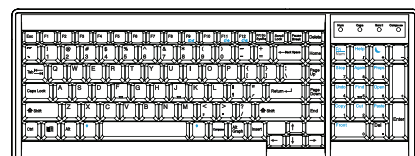

DVI-D USB KVM Cable

Resolution : 16:10 - max. 1920 x 1200
Support **: 16:9 - max. 1920 x 1080
4:3 - max. 1600 x 1200

CI - 6 (6 ft)
CI - 15 (15 ft)

Cat6 Matrix KVM	IP	Remote	8-port	16-port	32-port
	1	1	-	NS11X - MUIP1613	NS11X - MUIP3213
2	1	-	NS11X - MUIP1624	NS11X - MUIP3224	
0	1	-	NS11X - MU1602	NS11X - MU3202	
0	2	-	NS11X - MU1603	NS11X - MU3203	
0	3	-	NS11X - MU1604	NS11X - MU3204	

Cat6 KVM Dongle

DG - 100C
USB-C dongle

DG - 100P
DP - USB dongle

DG - 100H
HDMI - USB dongle

DG - 100SD
DVI - USB dongle

DG - 100S
VGA - USB dongle

Resolution : 16:10 - max. 1920 x 1200
Support **: 16:9 - max. 1920 x 1080
4:3 - max. 1600 x 1200

Cat6 Combo KVM	IP	Remote	8-port	16-port	32-port
	1	0	NS11X - UIP802	NS11X - UIP1602	NS11X - UIP3202
0	1	NS11X - U802	NS11X - U1602	NS11X - U3202	
0	0	NS11X - U801	NS11X - U1601	NS11X - U3201	

DB-15 Combo KVM	IP	Remote	8-port	16-port
	1	0	NS11X - IP802	NS11X - IP1602
0	1	NS11X - 802	NS11X - 1602	
0	0	NS11X - S801	NS11X - S1601	

DB-15 VGA USB KVM Cable

CB - 6 (6 ft)

CB - 10 (10 ft)

CB - 15 (15 ft)

Resolution : 16:10 - max. 1920 x 1200
Support **: 16:9 - max. 1920 x 1080
4:3 - max. 1600 x 1200

IP Console

Internet

High Performance KVM Access Over IP

Connector :	RJ45
User management :	1 x active user, 15-user login
Network protocol :	DHCP / BOOTP / DNS
Security :	TLS 1.3, AES, LDAP, Active Directory (AD), HTTP(s)
Browser :	Chrome, Firefox, Edge, etc.
Resolution :	16:9 - max. 1920 x 1080 / 16:10 - max. 1920 x 1200 / 4:3 - max. 1600 x 1200

Keyboard

Se S keyboard with touchpad