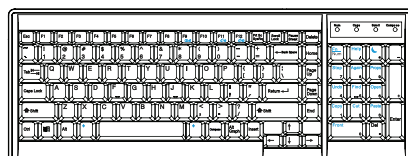

Sb S keyboard with trackball