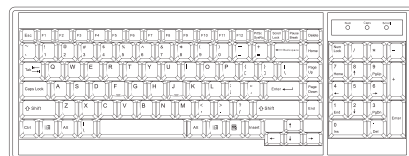

Gb G keyboard with trackball