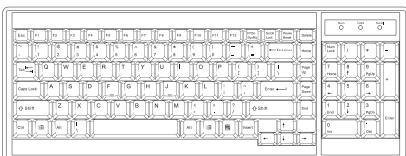

Cat6 Matrix KVM	IP	Remote	8-port	16-port	32-port
	1	1	-	RKP11X - MUIP1613	RKP11X - MUIP3213
	2	1	-	RKP11X - MUIP1624	RKP11X - MUIP3224
	0	1	-	RKP11X - MU1602	RKP11X - MU3202
	0	2	-	RKP11X - MU1603	RKP11X - MU3203
	0	3	-	RKP11X - MU1604	RKP11X - MU3204

Cat6 KVM Dongle

DG - 100C
USB-C dongle

DG - 100P
DP - USB dongle

DG - 100H
HDMI - USB dongle

DG - 100SD
DVI - USB dongle

DG - 100S
VGA - USB dongle

Resolution: 16:10 - max. 1920 x 1200
Support **: 16:9 - max. 1920 x 1080
4:3 - max. 1600 x 1200

Cat6 Combo KVM	IP	Remote	8-port	16-port	32-port
	1	0	RKP11X - UIP802	RKP11X - UIP1602	RKP11X - UIP3202
	0	1	RKP11X - U802	RKP11X - U1602	RKP11X - U3202
	0	0	RKP11X - U801	RKP11X - U1601	RKP11X - U3201

DB-15 Combo KVM	IP	Remote	8-port	16-port
	1	0	RKP11X - IP802	RKP11X - IP1602
	0	1	RKP11X - 802	RKP11X - 1602
0	0	RKP11X - S801	RKP11X - S1601	

DB-15 VGA USB KVM Cable

CB - 6 (6 ft)

CB - 10 (10 ft)

CB - 15 (15 ft)

Resolution: 16:10 - max. 1920 x 1200
Support **: 16:9 - max. 1920 x 1080
4:3 - max. 1600 x 1200

DB-15 USB Hub KVM	IP	Remote	8-port
	1	0	RKP11X - IP802H
	0	1	RKP11X - 802H
0	0	RKP11X - 801H	

IP Console

High Performance KVM Access Over IP

Connector :	RJ45
User management :	1 x active user, 15-user login
Network protocol :	DHCP / BOOTP / DNS
Security :	TLS 1.3, AES, LDAP, Active Directory (AD), HTTP(s)
Browser :	Chrome, Firefox, Edge, etc.
Resolution :	16:9 - max. 1920 x 1080 / 16:10 - max. 1920 x 1200 / 4:3 - max. 1600 x 1200

Standard Keyboard

Ge G keyboard with touchpad