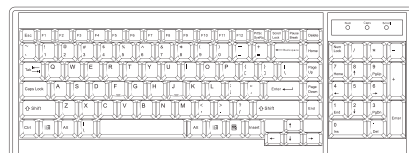

Gb G keyboard with trackball