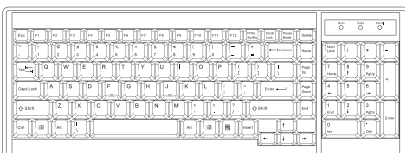

Cat6 Matrix KVM	IP	Remote	8-port	16-port	32-port
	1	1	-	RKP11X - MUIP1613	RKP11X - MUIP3213
	2	1	-	RKP11X - MUIP1624	RKP11X - MUIP3224
	0	1	-	RKP11X - MU1602	RKP11X - MU3202
	0	2	-	RKP11X - MU1603	RKP11X - MU3203
	0	3	-	RKP11X - MU1604	RKP11X - MU3204

Cat6 KVM Dongle

DG - 100C
USB-C dongle

DG - 100P
DP - USB dongle

DG - 100H
HDMI - USB dongle

DG - 100SD
DVI - USB dongle

DG - 100S
VGA - USB dongle

Resolution: 16:10 - max. 1920 x 1200
Support **: 16:9 - max. 1920 x 1080
4:3 - max. 1600 x 1200

Cat6 Combo KVM	IP	Remote	8-port	16-port	32-port
	1	0	RKP11X - UIP802	RKP11X - UIP1602	RKP11X - UIP3202
	0	1	RKP11X - U802	RKP11X - U1602	RKP11X - U3202
	0	0	RKP11X - U801	RKP11X - U1601	RKP11X - U3201

DB-15 Combo KVM	IP	Remote	8-port	16-port
	1	0	RKP11X - IP802	RKP11X - IP1602
	0	1	RKP11X - 802	RKP11X - 1602
0	0	RKP11X - S801	RKP11X - S1601	

DB-15 VGA USB KVM Cable

CB - 6 (6 ft)

CB - 10 (10 ft)

CB - 15 (15 ft)

Resolution: 16:10 - max. 1920 x 1200
Support **: 16:9 - max. 1920 x 1080
4:3 - max. 1600 x 1200

DB-15 USB Hub KVM	IP	Remote	8-port
	1	0	RKP11X - IP802H
	0	1	RKP11X - 802H
0	0	RKP11X - 801H	

IP Console

High Performance KVM Access Over IP

Connector :	RJ45
User management :	1 x active user, 15-user login
Network protocol :	DHCP / BOOTP / DNS
Security :	TLS 1.3, AES, LDAP, Active Directory (AD), HTTP(s)
Browser :	Chrome, Firefox, Edge, etc.
Resolution :	16:9 - max. 1920 x 1080 / 16:10 - max. 1920 x 1200 / 4:3 - max. 1600 x 1200

Standard Keyboard

Ge G keyboard with touchpad