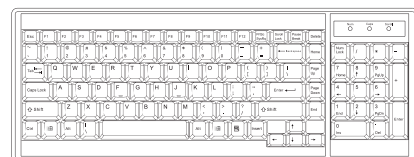

Cat6 Matrix KVM	IP	Remote	8-port	16-port	32-port
	1	1	-	RKP241X - MUIP1613	RKP241X - MUIP3213
	2	1	-	RKP241X - MUIP1624	RKP241X - MUIP3224
	0	1	-	RKP241X - MU1602	RKP241X - MU3202
	0	2	-	RKP241X - MU1603	RKP241X - MU3203
	0	3	-	RKP241X - MU1604	RKP241X - MU3204

Cat6 KVM Dongle

DG - 100C
USB-C dongle

DG - 100P
DP - USB dongle

DG - 100H
HDMI - USB dongle

DG - 100SD
DVI - USB dongle

DG - 100S
VGA - USB dongle

Resolution: 16:10 - max. 1920 x 1200
Support **: 16:9 - max. 1920 x 1080
4:3 - max. 1600 x 1200

Cat6 Combo KVM	IP	Remote	8-port	16-port	32-port
	1	0	RKP241X - UIP802	RKP241X - UIP1602	RKP241X - UIP3202
	0	1	RKP241X - U802	RKP241X - U1602	RKP241X - U3202
	0	0	RKP241X - U801	RKP241X - U1601	RKP241X - U3201

DB-15 Combo KVM	IP	Remote	8-port	16-port
	1	0	RKP241X - IP802	RKP241X - IP1602
	0	1	RKP241X - 802	RKP241X - 1602
0	0	RKP241X - S801	RKP241X - S1601	

DB-15 VGA USB KVM Cable

CB - 6 (6 ft)

CB - 10 (10 ft)

CB - 15 (15 ft)

Resolution: 16:10 - max. 1920 x 1200
Support **: 16:9 - max. 1920 x 1080
4:3 - max. 1600 x 1200

IP Console

High Performance KVM Access Over IP

Connector :	RJ45
User management :	1 x active user, 15-user login
Network protocol :	DHCP / BOOTP / DNS
Security :	TLS 1.3, AES, LDAP, Active Directory (AD), HTTP(s)
Browser :	Chrome, Firefox, Edge, etc.
Resolution :	16:9 - max. 1920 x 1080 / 16:10 - max. 1920 x 1200 / 4:3 - max. 1600 x 1200

Standard Keyboard

Ge G keyboard with touchpad