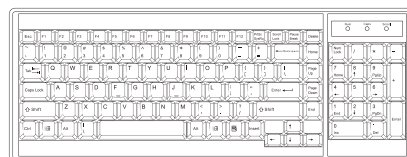

Gb G keyboard with trackball