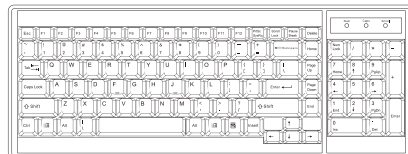

Cat6 Matrix KVM	IP	Remote	8-port	16-port	32-port
	1	1	-	RKP2417F - MUIP1613	RKP2417F - MUIP3213
	2	1	-	RKP2417F - MUIP1624	RKP2417F - MUIP3224
	0	1	-	RKP2417F - MU1602	RKP2417F - MU3202
	0	2	-	RKP2417F - MU1603	RKP2417F - MU3203
	0	3	-	RKP2417F - MU1604	RKP2417F - MU3204

Cat6 KVM Dongle

DG - 100C
USB-C dongle

DG - 100P
DP - USB dongle

DG - 100H
HDMI - USB dongle

DG - 100SD
DVI - USB dongle

DG - 100S
VGA - USB dongle

Resolution: 16:10 - max. 1920 x 1200
Support **: 16:9 - max. 1920 x 1080
4:3 - max. 1600 x 1200

Cat6 Combo KVM	IP	Remote	8-port	16-port	32-port
	1	0	RKP2417F - UIP802	RKP2417F - UIP1602	RKP2417F - UIP3202
	0	1	RKP2417F - U802	RKP2417F - U1602	RKP2417F - U3202
	0	0	RKP2417F - U801	RKP2417F - U1601	RKP2417F - U3201

DB-15 Combo KVM	IP	Remote	8-port	16-port
	1	0	RKP2417F - IP802	RKP2417F - IP1602
	0	1	RKP2417F - 802	RKP2417F - 1602
	0	0	RKP2417F - S801	RKP2417F - S1601

DB-15 VGA USB KVM Cable

CB - 6 (6 ft)

CB - 10 (10 ft)

CB - 15 (15 ft)

Resolution: 16:10 - max. 1920 x 1200
Support **: 16:9 - max. 1920 x 1080
4:3 - max. 1600 x 1200

IP Console

High Performance KVM Access Over IP

Connector :	RJ45
User management :	1 x active user, 15-user login
Network protocol :	DHCP / BOOTP / DNS
Security :	TLS 1.3, AES, LDAP, Active Directory (AD), HTTP(s)
Browser :	Chrome, Firefox, Edge, etc.
Resolution :	16:9 - max. 1920 x 1080 / 16:10 - max. 1920 x 1200 / 4:3 - max. 1600 x 1200

Standard Keyboard

Ge G keyboard with touchpad

Gb G keyboard with trackball

Supporting layouts

America	 U.S.
EMEA	U.K. Germany France Russia Spain Italy
Asia	Japan Korea

Keyboard Options

* US layout only

Se S keyboard with touchpad

Sb S keyboard with trackball