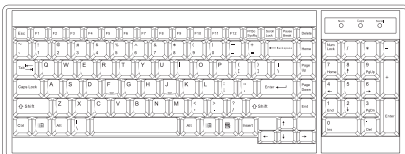

Cat6 Matrix KVM	IP	Remote	8-port	16-port	32-port
	1	1	-	RKP2417F - MUIP1613	RKP2417F - MUIP3213
	2	1	-	RKP2417F - MUIP1624	RKP2417F - MUIP3224
	0	1	-	RKP2417F - MU1602	RKP2417F - MU3202
	0	2	-	RKP2417F - MU1603	RKP2417F - MU3203
	0	3	-	RKP2417F - MU1604	RKP2417F - MU3204

Cat6 KVM Dongle

DG - 100C
USB-C dongle

DG - 100P
DP - USB dongle

DG - 100H
HDMI - USB dongle

DG - 100SD
DVI - USB dongle

DG - 100S
VGA - USB dongle

Resolution: 16:10 - max. 1920 x 1200
Support **: 16:9 - max. 1920 x 1080
4:3 - max. 1600 x 1200

Cat6 Combo KVM	IP	Remote	8-port	16-port	32-port
	1	0	RKP2417F - UIP802	RKP2417F - UIP1602	RKP2417F - UIP3202
	0	1	RKP2417F - U802	RKP2417F - U1602	RKP2417F - U3202
	0	0	RKP2417F - U801	RKP2417F - U1601	RKP2417F - U3201

DB-15 Combo KVM	IP	Remote	8-port	16-port
	1	0	RKP2417F - IP802	RKP2417F - IP1602
	0	1	RKP2417F - 802	RKP2417F - 1602
	0	0	RKP2417F - S801	RKP2417F - S1601

DB-15 VGA USB KVM Cable

CB - 6 (6 ft)

CB - 10 (10 ft)

CB - 15 (15 ft)

Resolution: 16:10 - max. 1920 x 1200
Support **: 16:9 - max. 1920 x 1080
4:3 - max. 1600 x 1200

IP Console

High Performance KVM Access Over IP

Connector :	RJ45
User management :	1 x active user, 15-user login
Network protocol :	DHCP / BOOTP / DNS
Security :	TLS 1.3, AES, LDAP, Active Directory (AD), HTTP(s)
Browser :	Chrome, Firefox, Edge, etc.
Resolution :	16:9 - max. 1920 x 1080 / 16:10 - max. 1920 x 1200 / 4:3 - max. 1600 x 1200

Standard Keyboard

Ge G keyboard with touchpad

Gb G keyboard with trackball

Supporting layouts

America	 U.S.
EMEA	U.K. Germany France Russia Spain Italy
Asia	Japan Korea

Keyboard Options

* US layout only

Se S keyboard with touchpad

Sb S keyboard with trackball