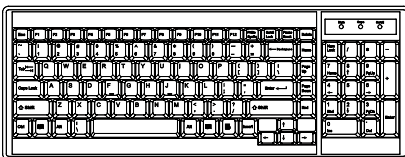

DVI-D KVM	IP	Remote	12-port
	0	0	RKPX - 1201D

DVI-D USB KVM Cable

Resolution : 16:10 - max. 1920 x 1200
Support **: 16:9 - max. 1920 x 1080
4:3 - max. 1600 x 1200

CI - 6 (6 ft)
CI - 15 (15 ft)

Cat6 Matrix KVM	IP	Remote	8-port	16-port	32-port
	1	1	-	RKPX - MUIP1613	RKPX - MUIP3213
	2	1	-	RKPX - MUIP1624	RKPX - MUIP3224
	0	1	-	RKPX - MU1602	RKPX - MU3202
	0	2	-	RKPX - MU1603	RKPX - MU3203
	0	3	-	RKPX - MU1604	RKPX - MU3204

Cat6 KVM Dongle

DG - 100C
USB-C dongle

DG - 100P
DP - USB dongle

DG - 100H
HDMI - USB dongle

DG - 100SD
DVI - USB dongle

DG - 100S
VGA - USB dongle

Resolution : 16:10 - max. 1920 x 1200
Support **: 16:9 - max. 1920 x 1080
4:3 - max. 1600 x 1200

Cat6 Combo KVM	IP	Remote	8-port	16-port	32-port
	1	0	RKPX - UIP802	RKPX - UIP1602	RKPX - UIP3202
	0	1	RKPX - U802	RKPX - U1602	RKPX - U3202
	0	0	RKPX - U801	RKPX - U1601	RKPX - U3201

DB-15 Combo KVM	IP	Remote	8-port	16-port
	1	0	RKPX - IP802	RKPX - IP1602
	0	1	RKPX - 802	RKPX - 1602
	0	0	RKPX - S801	RKPX - S1601

DB-15 VGA USB KVM Cable

CB - 6 (6 ft)

CB - 10 (10 ft)

CB - 15 (15 ft)

Resolution : 16:10 - max. 1920 x 1200
Support **: 16:9 - max. 1920 x 1080
4:3 - max. 1600 x 1200

IP Console

High Performance KVM Access Over IP

Connector : RJ45

User management : 1 x active user, 15-user login

Network protocol : DHCP / BOOTP / DNS

Security : TLS 1.3, AES, LDAP, Active Directory (AD), HTTP(s)

Browser : Chrome, Firefox, Edge, etc.

Resolution : 16:9 - max. 1920 x 1080 / 16:10 - max. 1920 x 1200 / 4:3 - max. 1600 x 1200

Keyboard

G G keyboard

Supporting layouts

America U.S.

EMEA U.K. Germany France Russia Spain Italy

Asia Japan Korea