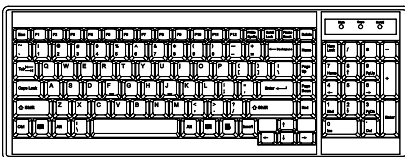

DVI-D KVM	IP	Remote	12-port
	0	0	RKPX - 1201D

DVI-D USB KVM Cable

Resolution: 16:10 - max. 1920 x 1200
Support **: 16:9 - max. 1920 x 1080
4:3 - max. 1600 x 1200

CI - 6 (6 ft)
CI - 15 (15 ft)

Cat6 Matrix KVM	IP	Remote	8-port	16-port	32-port
	1	1	-	RKPX - MUIP1613	RKPX - MUIP3213
	2	1	-	RKPX - MUIP1624	RKPX - MUIP3224
	0	1	-	RKPX - MU1602	RKPX - MU3202
	0	2	-	RKPX - MU1603	RKPX - MU3203
	0	3	-	RKPX - MU1604	RKPX - MU3204

Cat6 KVM Dongle

DG - 100C
USB-C dongle

DG - 100P
DP - USB dongle

DG - 100H
HDMI - USB dongle

DG - 100SD
DVI - USB dongle

DG - 100S
VGA - USB dongle

Resolution: 16:10 - max. 1920 x 1200
Support **: 16:9 - max. 1920 x 1080
4:3 - max. 1600 x 1200

Cat6 Combo KVM	IP	Remote	8-port	16-port	32-port
	1	0	RKPX - UIP802	RKPX - UIP1602	RKPX - UIP3202
	0	1	RKPX - U802	RKPX - U1602	RKPX - U3202
	0	0	RKPX - U801	RKPX - U1601	RKPX - U3201

DB-15 Combo KVM	IP	Remote	8-port	16-port
	1	0	RKPX - IP802	RKPX - IP1602
	0	1	RKPX - 802	RKPX - 1602
	0	0	RKPX - S801	RKPX - S1601

DB-15 VGA USB KVM Cable

CB - 6 (6 ft)

CB - 10 (10 ft)

CB - 15 (15 ft)

Resolution: 16:10 - max. 1920 x 1200
Support **: 16:9 - max. 1920 x 1080
4:3 - max. 1600 x 1200

IP Console

High Performance KVM Access Over IP

Connector : RJ45

User management : 1 x active user, 15-user login

Network protocol : DHCP / BOOTP / DNS

Security : TLS 1.3, AES, LDAP, Active Directory (AD), HTTP(s)

Browser : Chrome, Firefox, Edge, etc.

Resolution : 16:9 - max. 1920 x 1080 / 16:10 - max. 1920 x 1200 / 4:3 - max. 1600 x 1200

Keyboard

G G keyboard

Supporting layouts

America U.S.	EMEA U.K. Germany France Russia Spain Italy
Asia Japan Korea