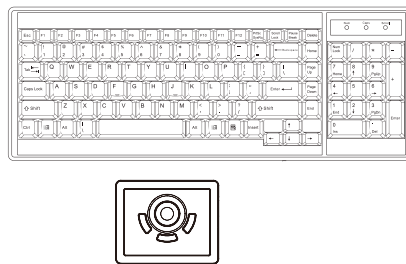

Cat6 Matrix KVM	IP	Remote	8-port	16-port	32-port
	1	1	-	X117 - MUIP1613	X117 - MUIP3213
	2	1	-	X117 - MUIP1624	X117 - MUIP3224
	0	1	-	X117 - MU1602	X117 - MU3202
	0	2	-	X117 - MU1603	X117 - MU3203
	0	3	-	X117 - MU1604	X117 - MU3204

Cat6 KVM Dongle

DG - 100C
USB-C dongle

DG - 100P
DP - USB dongle

DG - 100H
HDMI - USB dongle

DG - 100SD
DVI - USB dongle

DG - 100S
VGA - USB dongle

Resolution Support **: 16:10 - max. 1920 x 1200
16:9 - max. 1920 x 1080
4:3 - max. 1600 x 1200

Cat6 Combo KVM	IP	Remote	8-port	16-port	32-port
	1	0	X117 - UIP802	X117 - UIP1602	X117 - UIP3202
	0	1	X117 - U802	X117 - U1602	X117 - U3202
	0	0	X117 - U801	X117 - U1601	X117 - U3201

DB-15 Combo KVM	IP	Remote	8-port	16-port
	1	0	X117 - IP802	X117 - IP1602
	0	1	X117 - 802	X117 - 1602
0	0	X117 - S801	X117 - S1601	

DB-15 VGA USB KVM Cable

CB - 6 (6 ft)

CB - 10 (10 ft)

CB - 15 (15 ft)

Resolution Support **: 16:10 - max. 1920 x 1200
16:9 - max. 1920 x 1080
4:3 - max. 1600 x 1200

DB-15 USB Hub KVM	IP	Remote	8-port
	1	0	X117 - IP802H
	0	1	X117 - 802H
0	0	X117 - 801H	

IP Console

High Performance KVM Access Over IP

Connector :	RJ45
User management :	1 x active user, 15-user login
Network protocol :	DHCP / BOOTP / DNS
Security :	TLS 1.3, AES, LDAP, Active Directory (AD), HTTP(s)
Browser :	Chrome, Firefox, Edge, etc.
Resolution :	16:9 - max. 1920 x 1080 / 16:10 - max. 1920 x 1200 / 4:3 - max. 1600 x 1200

Standard Keyboard

Ge G keyboard with touchpad

Gb G keyboard with trackball

Supporting layouts

America	 U.S.
EMEA	 U.K. Germany France Russia Spain Italy
Asia	 Japan Korea

Keyboard Options

* US layout only

Se S keyboard with touchpad

Sb S keyboard with trackball