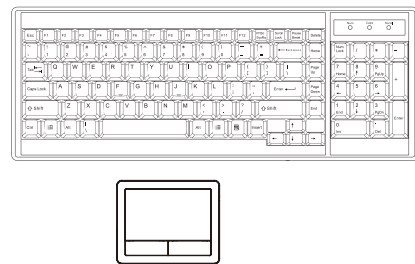

Cat6 Matrix KVM	IP	Remote	8-port	16-port	32-port
	1	1	-	X117 - MUIP1613	X117 - MUIP3213
	2	1	-	X117 - MUIP1624	X117 - MUIP3224
	0	1	-	X117 - MU1602	X117 - MU3202
	0	2	-	X117 - MU1603	X117 - MU3203
	0	3	-	X117 - MU1604	X117 - MU3204

Cat6 KVM Dongle

DG - 100C
USB-C dongle

DG - 100P
DP - USB dongle

DG - 100H
HDMI - USB dongle

DG - 100SD
DVI - USB dongle

DG - 100S
VGA - USB dongle

Resolution Support **: 16:10 - max. 1920 x 1200
16:9 - max. 1920 x 1080
4:3 - max. 1600 x 1200

Cat6 Combo KVM	IP	Remote	8-port	16-port	32-port
	1	0	X117 - UIP802	X117 - UIP1602	X117 - UIP3202
	0	1	X117 - U802	X117 - U1602	X117 - U3202
	0	0	X117 - U801	X117 - U1601	X117 - U3201

DB-15 Combo KVM	IP	Remote	8-port	16-port
	1	0	X117 - IP802	X117 - IP1602
	0	1	X117 - 802	X117 - 1602
0	0	X117 - S801	X117 - S1601	

DB-15 VGA USB KVM Cable

CB - 6 (6 ft)

CB - 10 (10 ft)

CB - 15 (15 ft)

Resolution Support **: 16:10 - max. 1920 x 1200
16:9 - max. 1920 x 1080
4:3 - max. 1600 x 1200

DB-15 USB Hub KVM	IP	Remote	8-port
	1	0	X117 - IP802H
	0	1	X117 - 802H
0	0	X117 - 801H	

IP Console

High Performance KVM Access Over IP

Connector :	RJ45
User management :	1 x active user, 15-user login
Network protocol :	DHCP / BOOTP / DNS
Security :	TLS 1.3, AES, LDAP, Active Directory (AD), HTTP(s)
Browser :	Chrome, Firefox, Edge, etc.
Resolution :	16:9 - max. 1920 x 1080 / 16:10 - max. 1920 x 1200 / 4:3 - max. 1600 x 1200

Standard Keyboard

Ge G keyboard with touchpad

Gb G keyboard with trackball

Supporting layouts

America	 U.S.
EMEA	 U.K. Germany France Russia Spain Italy
Asia	 Japan Korea

Keyboard Options

* US layout only

Se S keyboard with touchpad

Sb S keyboard with trackball