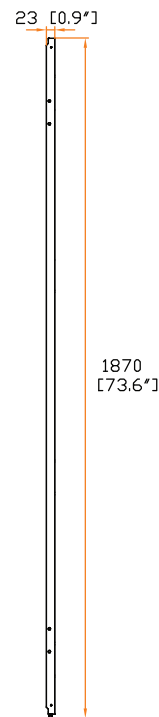

**Side Partition with Cable Brush, pc**

- Ideal for bayed racks
- Brush size : 150 x 600 mm
- Allow cable passage to adjacent racks
- Hole contains brushes to control airflow

**Part no. :**  
**BVP-4210-NSR**

Front view :

Side view :

Top view :

unit : mm / in.

The company reserves the right to modify product specifications without prior notice and assumes no responsibility for any error which may appear in this publication.

Brushes size : 150 x 600 mm / 5.9 x 23.6 in.  
Material : Steel  
Coating : Powder  
Dimension : 773 (W) x 1870 (H) x 23 (D) mm / 30.4 (W) x 73.6 (H) x 0.9 (D) in.  
Color : Black (RAL-9005) or White (RAL-9016)  
Gross weight : - kg / - lb  
Environmental : RoHS3 & REACH compliant by SGS