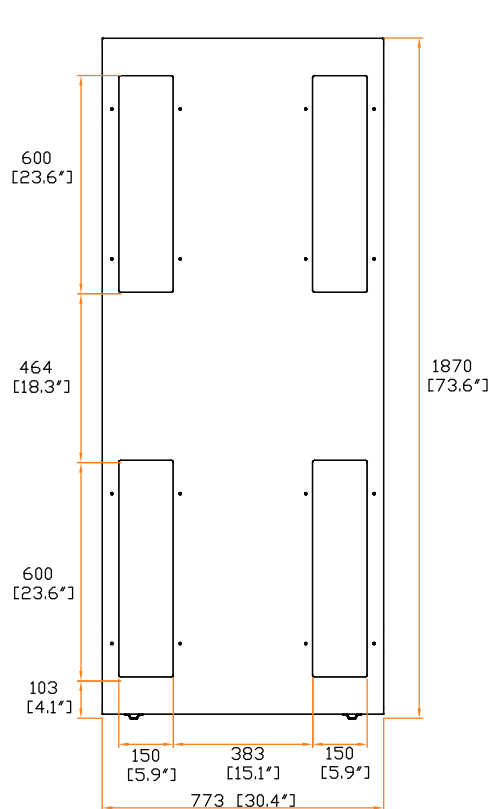

**Side Partition with Cable Brush, pc**

- Ideal for bayed racks
- Brush size : 150 x 600 mm
- Allow cable passage to adjacent racks
- Hole contains brushes to control airflow

**Part no. :**  
**BVP-4210-NSR**

Front view :

Side view :

Top view :

unit : mm / in.

The company reserves the right to modify product specifications without prior notice and assumes no responsibility for any error which may appear in this publication.

Brushes size : 150 x 600 mm / 5.9 x 23.6 in.  
Material : Steel  
Coating : Powder  
Dimension : 773 (W) x 1870 (H) x 23 (D) mm / 30.4 (W) x 73.6 (H) x 0.9 (D) in.  
Color : Black (RAL-9005) or White (RAL-9016)  
Gross weight : - kg / - lb  
Environmental : RoHS3 & REACH compliant by SGS